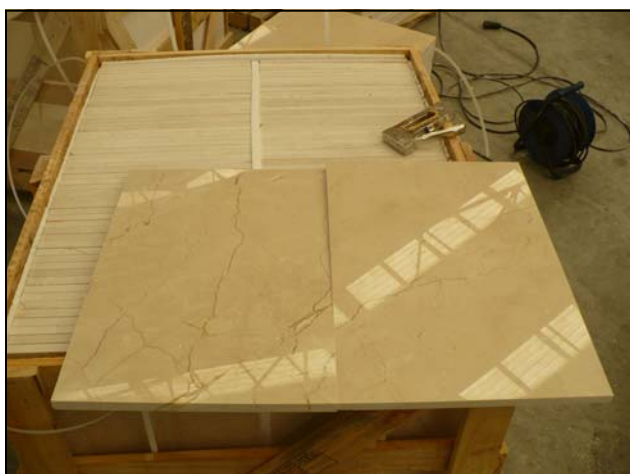

REFERENCE	ARGELIA
NAME	CREMA MARFIL
SIZE	6060x2 cm
RANGE	CLASICO
QUANTITY	900 m2
REMARKS	POLISHED

The images displayed are not contractually binding. The photos may vary depending on weather and environmental conditions in which they are performed. The similarity to the real product is virtually identical.

REFERENCE	ARGELIA
NAME	CREMA MARFIL
SIZE	6060x2 cm
RANGE	CLASICO
QUANTITY	900 m2
REMARKS	POLISHED

REFERENCE	ARGELIA
NAME	CREMA MARFIL
SIZE	60x40x2 cm
RANGE	CLASICO
QUANTITY	200 m2
REMARKS	POLI

REFERENCE	ARGELIA
NAME	CREMA MARFIL
SIZE	60x40x2 cm
RANGE	CLASICO
QUANTITY	200 m2
REMARKS	POLI