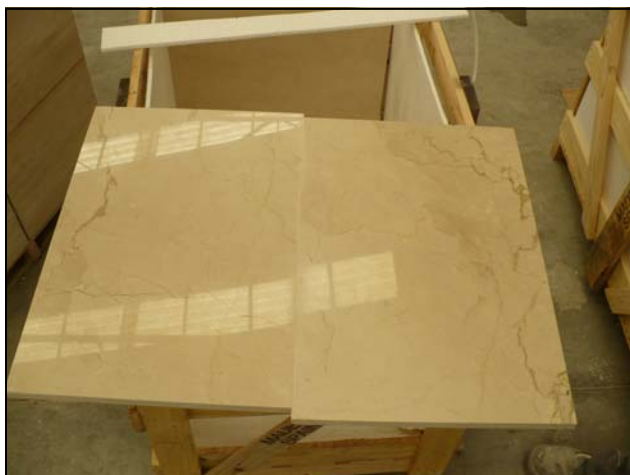

REFERENCE	ARGELIA
NAME	CREMA MARFIL
SIZE	6060x2 cm
RANGE	CLASICO
QUANTITY	900 m2
REMARKS	POLISHED

The images displayed are not contractually binding. The photos may vary depending on weather and environmental conditions in which they are performed. The similarity to the real product is virtually identical.

REFERENCE	ARGELIA
NAME	CREMA MARFIL
SIZE	6060x2 cm
RANGE	CLASICO
QUANTITY	900 m2
REMARKS	POLISHED

REFERENCE	ARGELIA
NAME	CREMA MARFIL
SIZE	60x40x2 cm
RANGE	CLASICO
QUANTITY	200 m2
REMARKS	POLI

REFERENCE	ARGELIA
NAME	CREMA MARFIL
SIZE	60x40x2 cm
RANGE	CLASICO
QUANTITY	200 m2
REMARKS	POLI