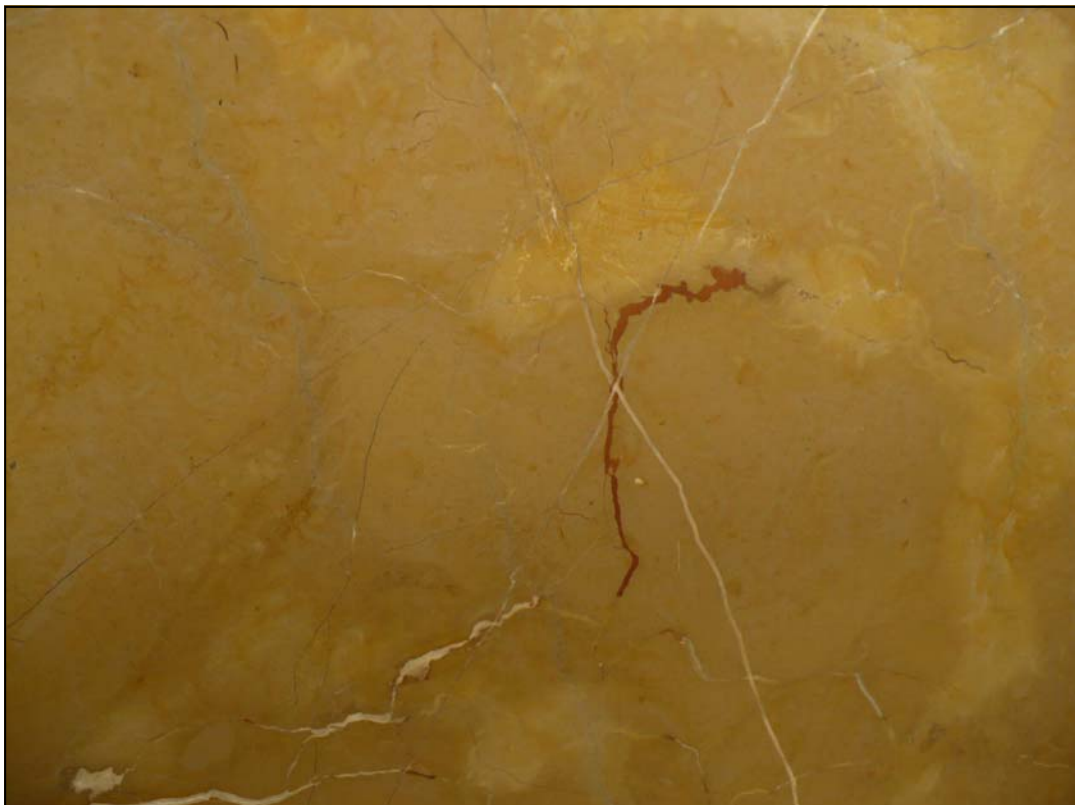

www.marmorama.es

INTERESTED IN THIS PRODUCT ? [Click here](#)

REFERENCE	SGT2 116
NAME	SPANISH GOLD
SIZE	205x155x2 cm on average
RANGE	STANDARD
QUANTITY	16 slabs
REMARKS	POLISHED

The images displayed are not contractually binding. The photos may vary depending on weather and environmental conditions in which they are performed. The similarity to the real product is virtually identical.

INTERESTED IN THIS PRODUCT ? [Click here](#)

REFERENCE	SGT2 116
NAME	SPANISH GOLD
SIZE	205x155x2 cm on average
RANGE	STANDARD
QUANTITY	16 slabs
REMARKS	POLISHED

The images displayed are not contractually binding. The photos may vary depending on weather and environmental conditions in which they are performed. The similarity to the real product is virtually identical.