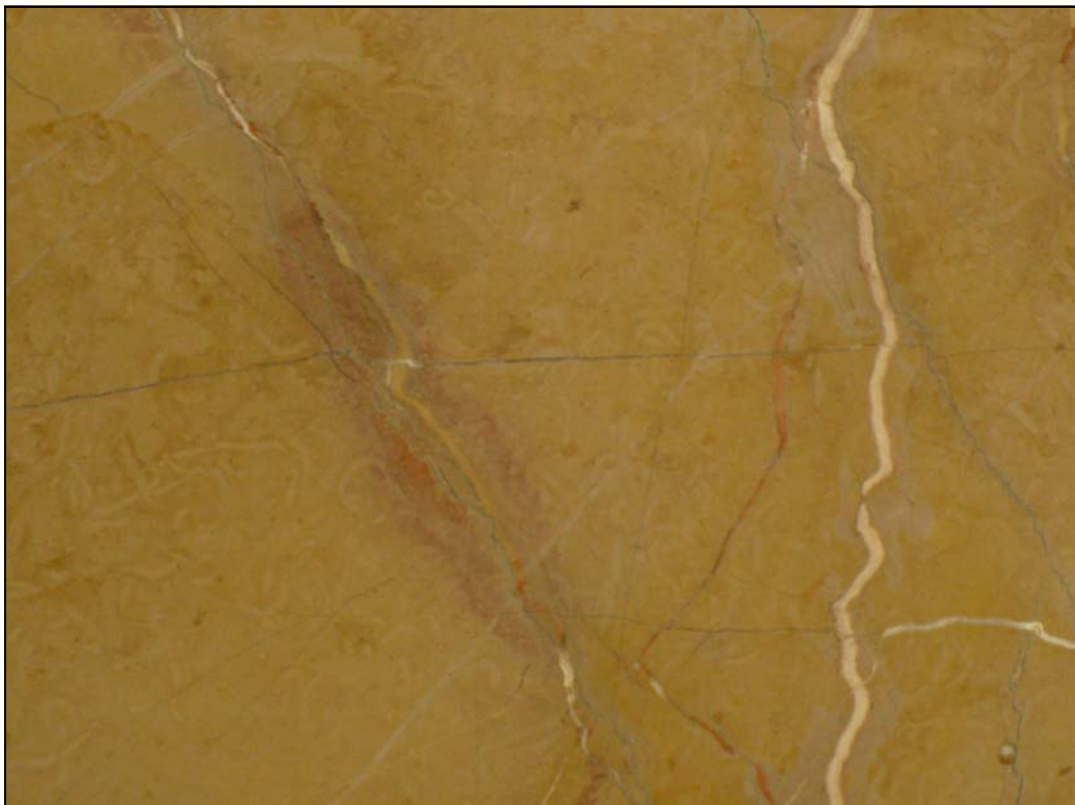

REFERENCE	SGT2 115
NAME	SPANISH GOLD
SIZE	260x155x2 cm on average
RANGE	FIRST
QUANTITY	40 slabs
REMARKS	POLISHED

INTERESTED IN THIS PRODUCT? [Click here](#)

The images displayed are not contractually binding. The photos may vary depending on weather and environmental conditions in which they are performed. The similarity to the real product is virtually identical.

INTERESTED IN THIS PRODUCT? [Click here](#)

REFERENCE	SGT2 115
NAME	SPANISH GOLD
SIZE	260x155x2 cm on average
RANGE	FIRST
QUANTITY	40 slabs
REMARKS	POLISHED

The images displayed are not contractually binding. The photos may vary depending on weather and environmental conditions in which they are performed. The similarity to the real product is virtually identical.

INTERESTED IN THIS PRODUCT? [Click here](#)

REFERENCE	SGT2 115
NAME	SPANISH GOLD
SIZE	260x155x2 cm on average
RANGE	FIRST
QUANTITY	40 slabs
REMARKS	POLISHED