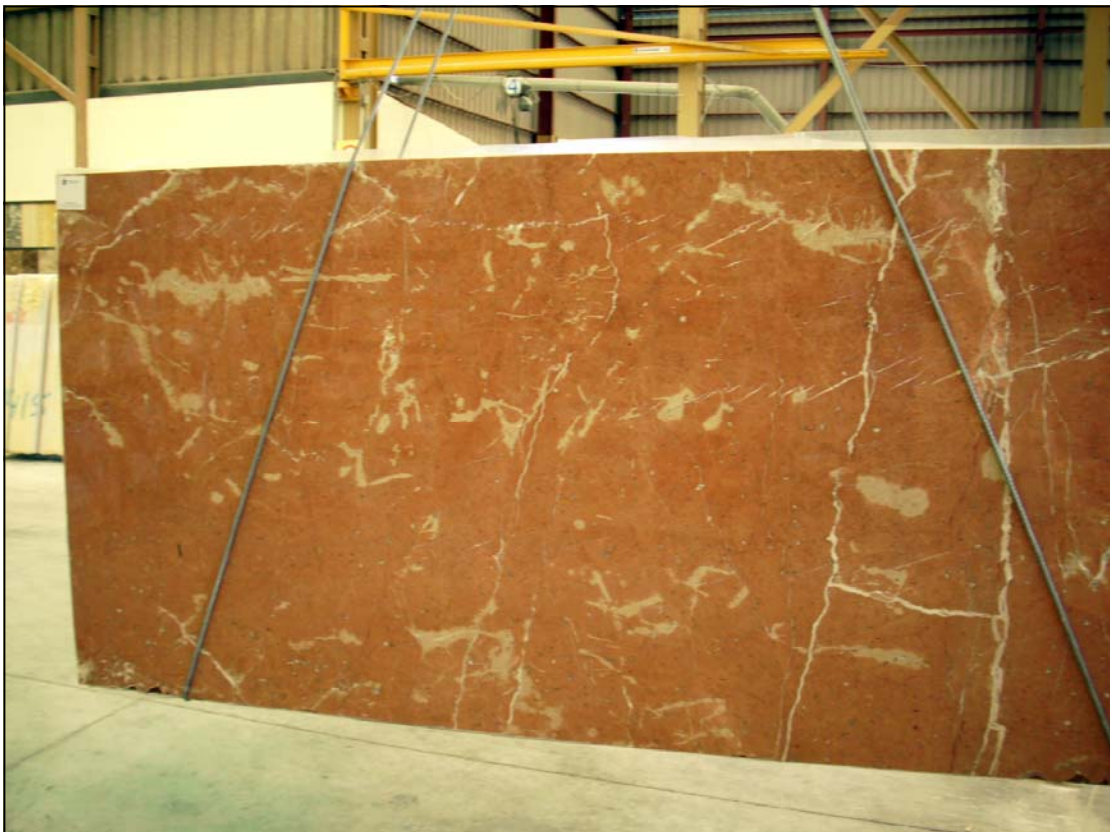

| | |
|-----------|-------------------------|
| REFERENCE | RAT2 162 |
| NAME | ROJO ALICANTE |
| SIZE | 310x152x2 cm on average |
| RANGE | STANDARD |
| QUANTITY | 62 slabs |
| REMARKS | POLISHED |

INTERESTED IN THIS PRODUCT? [Click here](#)

INTERESTED IN THIS PRODUCT? [Click here](#)

| | |
|-----------|-------------------------|
| REFERENCE | RAT2 162 |
| NAME | ROJO ALICANTE |
| SIZE | 310x152x2 cm on average |
| RANGE | STANDARD |
| QUANTITY | 62 slabs |
| REMARKS | POLISHED |