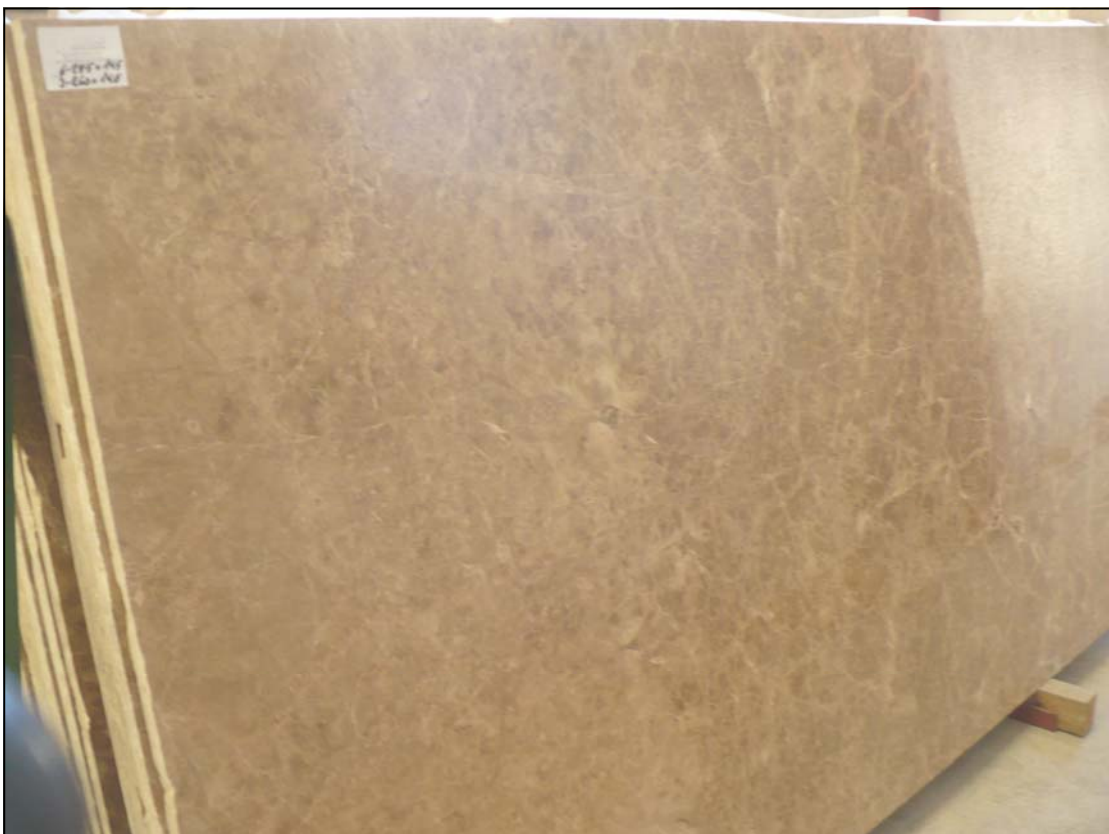

INTERESTED IN THIS PRODUCT ? [Click here](#)

|           |                         |
|-----------|-------------------------|
| REFERENCE | LGT3 103                |
| NAME      | LIGHT EMPERADOR         |
| SIZE      | 290x165x3 cm on average |
| RANGE     | FIRST                   |
| QUANTITY  | 48 slabs                |
| REMARKS   | POLISHED                |