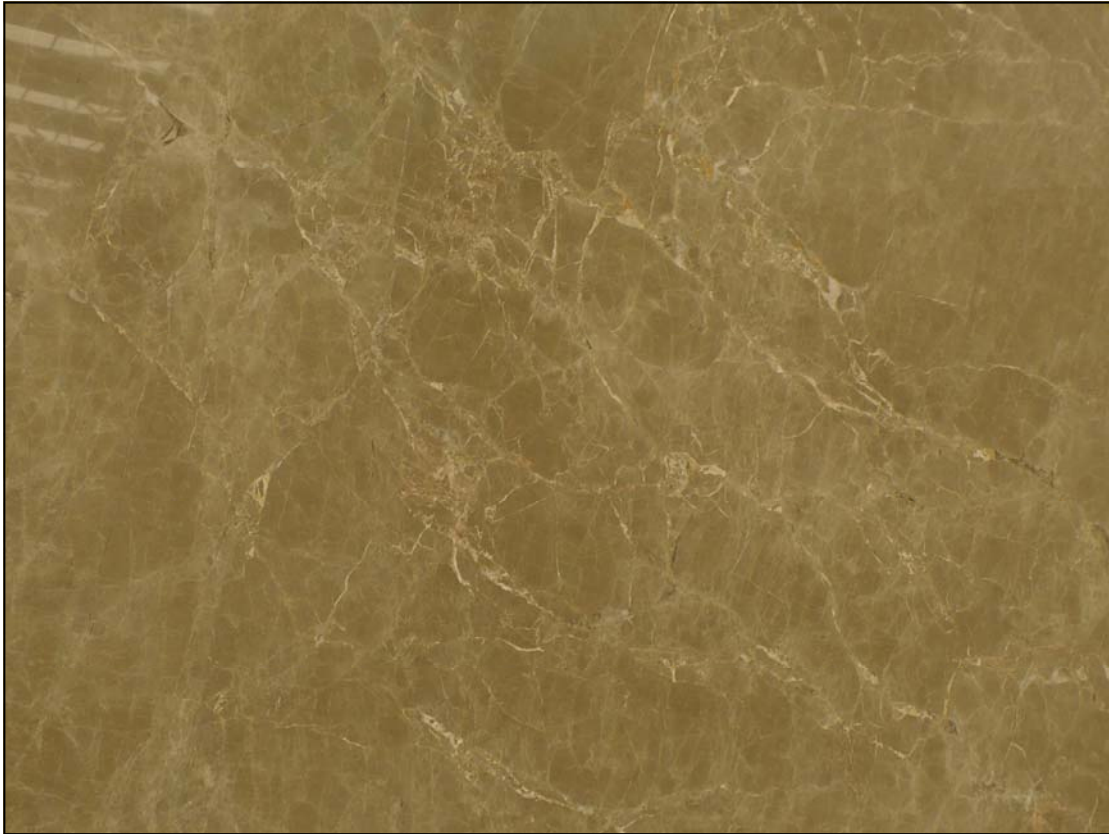

INTERESTED IN THIS PRODUCT ? [Click here](#)

REFERENCE	LGT2 111
NAME	LIGHT EMPERADOR
SIZE	260x155x2 cm on average
RANGE	FIRST
QUANTITY	60 slabs
REMARKS	POLISHED

The images displayed are not contractually binding. The photos may vary depending on weather and environmental conditions in which they are performed. The similarity to the real product is virtually identical.

INTERESTED IN THIS PRODUCT? [Click here](#)

REFERENCE	LGT2 111
NAME	LIGHT EMPERADOR
SIZE	260x155x2 cm on average
RANGE	FIRST
QUANTITY	60 slabs
REMARKS	POLISHED

The images displayed are not contractually binding. The photos may vary depending on weather and environmental conditions in which they are performed. The similarity to the real product is virtually identical.