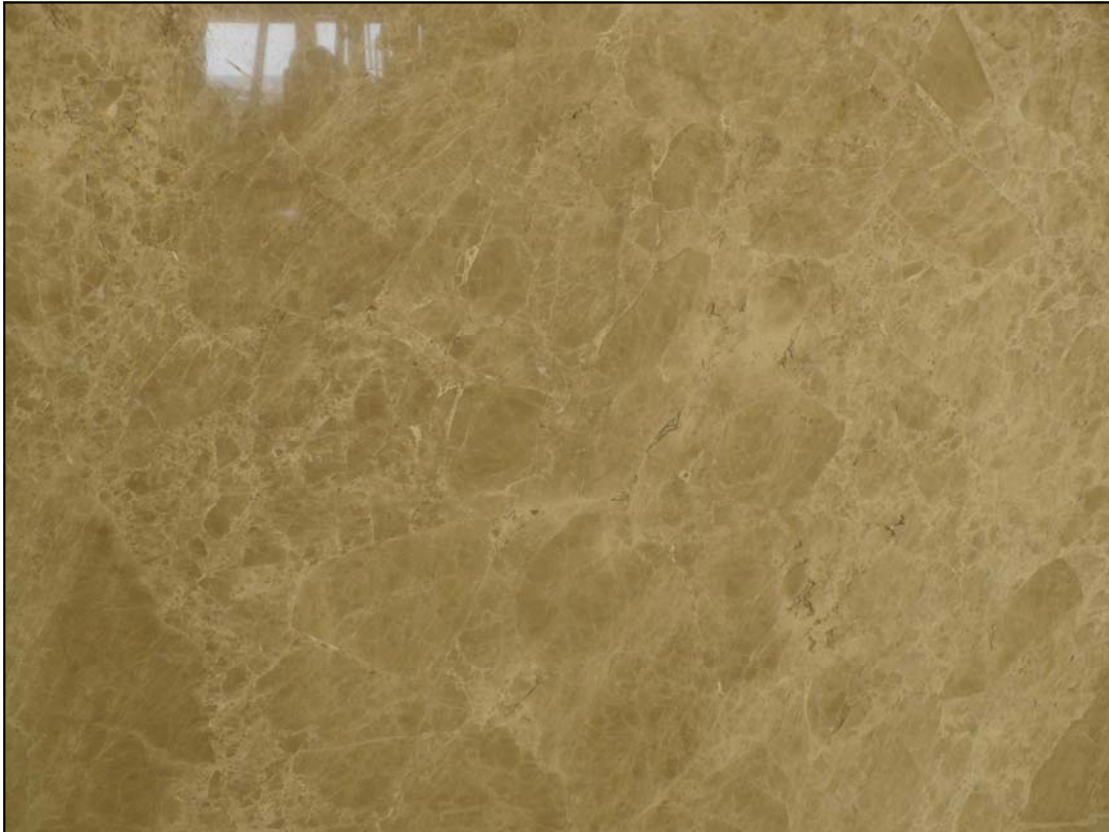

INTERESTED IN THIS PRODUCT ? [Click here](#)

REFERENCE	LGT2 111
NAME	LIGHT EMPERADOR
SIZE	260x155x2 cm on average
RANGE	FIRST
QUANTITY	60 slabs
REMARKS	POLISHED

The images displayed are not contractually binding. The photos may vary depending on weather and environmental conditions in which they are performed. The similarity to the real product is virtually identical.

INTERESTED IN THIS PRODUCT? [Click here](#)

REFERENCE	LGT2 111
NAME	LIGHT EMPERADOR
SIZE	260x155x2 cm on average
RANGE	FIRST
QUANTITY	60 slabs
REMARKS	POLISHED

The images displayed are not contractually binding. The photos may vary depending on weather and environmental conditions in which they are performed. The similarity to the real product is virtually identical.