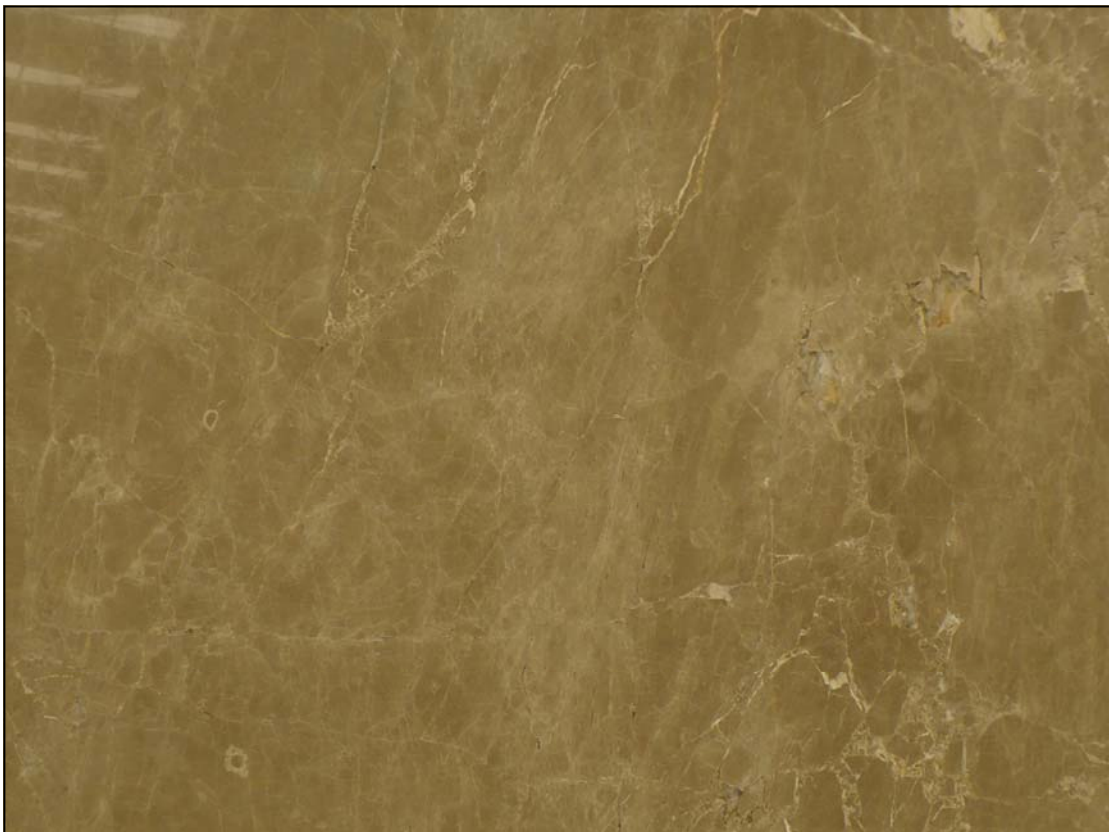

INTERESTED IN THIS PRODUCT ? [Click here](#)

REFERENCE	LGT2 111
NAME	LIGHT EMPERADOR
SIZE	260x155x2 cm on average
RANGE	FIRST
QUANTITY	60 slabs
REMARKS	POLISHED

The images displayed are not contractually binding. The photos may vary depending on weather and environmental conditions in which they are performed. The similarity to the real product is virtually identical.

INTERESTED IN THIS PRODUCT? [Click here](#)

REFERENCE	LGT2 111
NAME	LIGHT EMPERADOR
SIZE	260x155x2 cm on average
RANGE	FIRST
QUANTITY	60 slabs
REMARKS	POLISHED

The images displayed are not contractually binding. The photos may vary depending on weather and environmental conditions in which they are performed. The similarity to the real product is virtually identical.