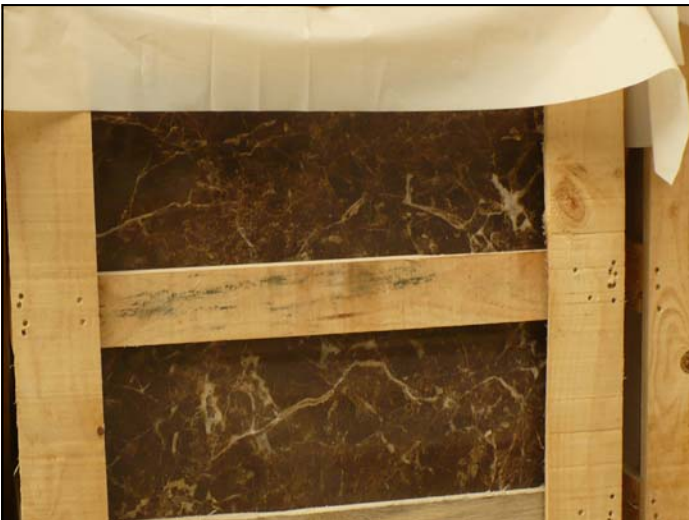

REFERENCE	ME6060 112
NAME	DARK EMPERADOR
SIZE	60x60x2 cm
RANGE	HIGH STANDARD
QUANTITY	350 m2
REMARKS	POLISHED

INTERESTED IN THIS PRODUCT? [Click here](#)

The images displayed are not contractually binding. The photos may vary depending on weather and environmental conditions in which they are performed. The similarity to the real product is virtually identical.