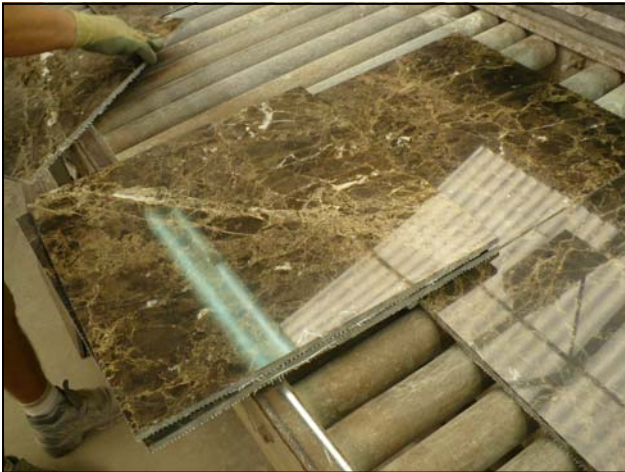

INTERESTED IN THIS PRODUCT? [Click here](#)

REFERENCE	ME457 103
NAME	DARK EMPERADOR
SIZE	45,7x45,7x1,05 cm
RANGE	HIGH STANDARD
QUANTITY	Constant Production
REMARKS	POLISHED & BEVELLED

INTERESTED IN THIS PRODUCT? [Click here](#)

REFERENCE	ME457 103
NAME	DARK EMPERADOR
SIZE	45,7x45,7x1,05 cm
RANGE	HIGH STANDARD
QUANTITY	Constant Production
REMARKS	POLISHED & BEVELLED

INTERESTED IN THIS PRODUCT? [Click here](#)

REFERENCE	ME457 103
NAME	DARK EMPERADOR
SIZE	45,7x45,7x1,05 cm
RANGE	HIGH STANDARD
QUANTITY	Constant Production
REMARKS	POLISHED & BEVELLED