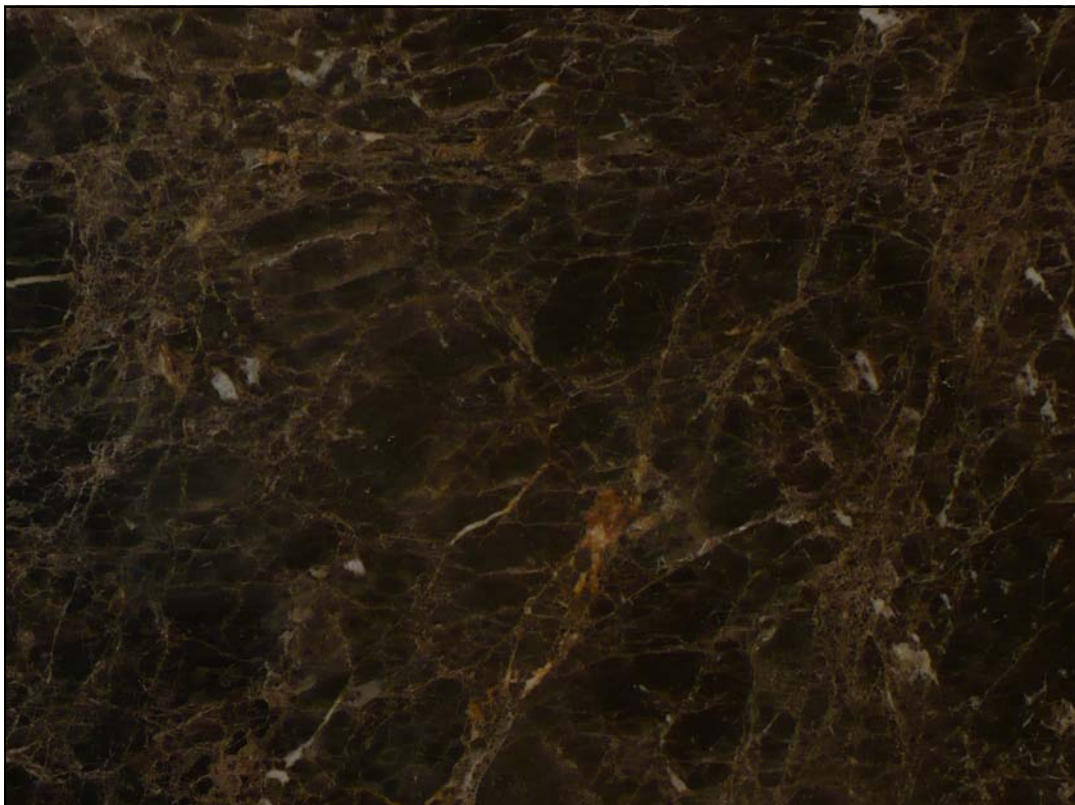

REFERENCE	MET3 141
NAME	DARK EMPERADOR
SIZE	275x163x3 cm on average
RANGE	FIRST
QUANTITY	62 slabs
REMARKS	POLISHED

INTERESTED IN THIS PRODUCT? [Click here](#)

The images displayed are not contractually binding. The photos may vary depending on weather and environmental conditions in which they are performed. The similarity to the real product is virtually identical.

INTERESTED IN THIS PRODUCT ? [Click here](#)

REFERENCE	MET3 141
NAME	DARK EMPERADOR
SIZE	275x163x3 cm on average
RANGE	FIRST
QUANTITY	62 slabs
REMARKS	POLISHED

The images displayed are not contractually binding. The photos may vary depending on weather and environmental conditions in which they are performed. The similarity to the real product is virtually identical.