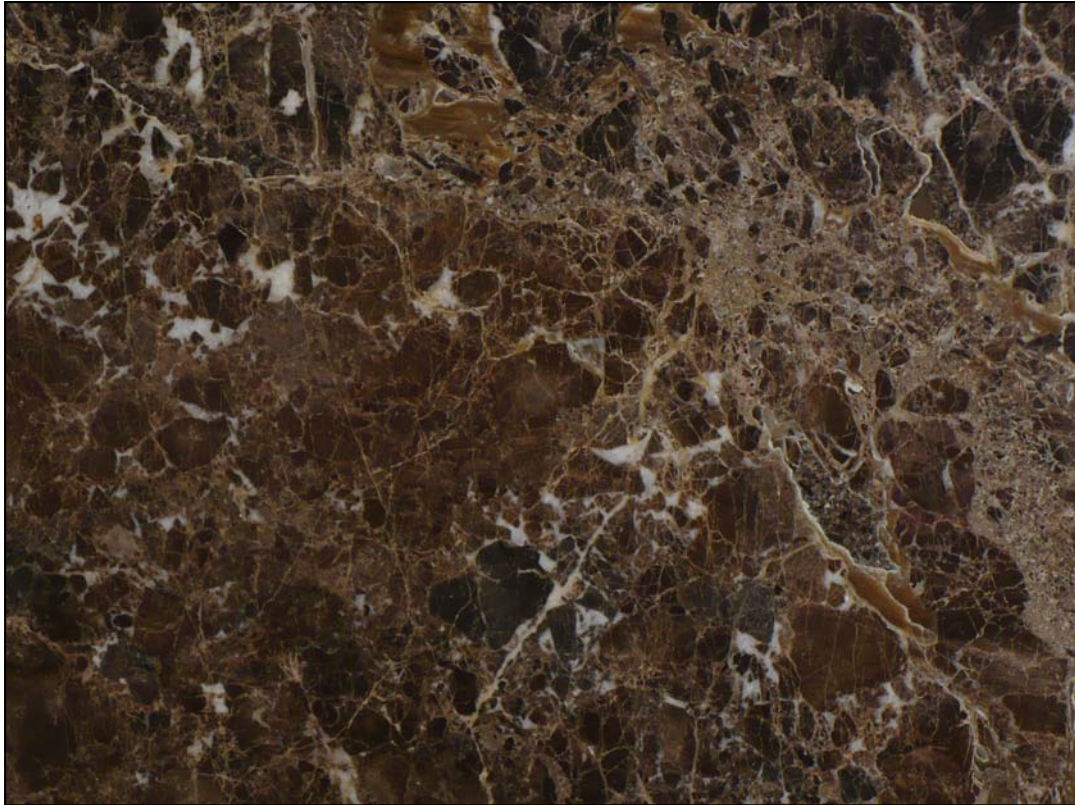

REFERENCE	MET3 140
NAME	DARK EMPERADOR
SIZE	287x158x3 cm on average
RANGE	HIGH STANDARD
QUANTITY	26 slabs
REMARKS	POLISHED

INTERESTED IN THIS PRODUCT ? [Click here](#)

The images displayed are not contractually binding. The photos may vary depending on weather and environmental conditions in which they are performed. The similarity to the real product is virtually identical.

INTERESTED IN THIS PRODUCT ? [Click here](#)

REFERENCE	MET3 140
NAME	DARK EMPERADOR
SIZE	287x158x3 cm on average
RANGE	HIGH STANDARD
QUANTITY	26 slabs
REMARKS	POLISHED

The images displayed are not contractually binding. The photos may vary depending on weather and environmental conditions in which they are performed. The similarity to the real product is virtually identical.