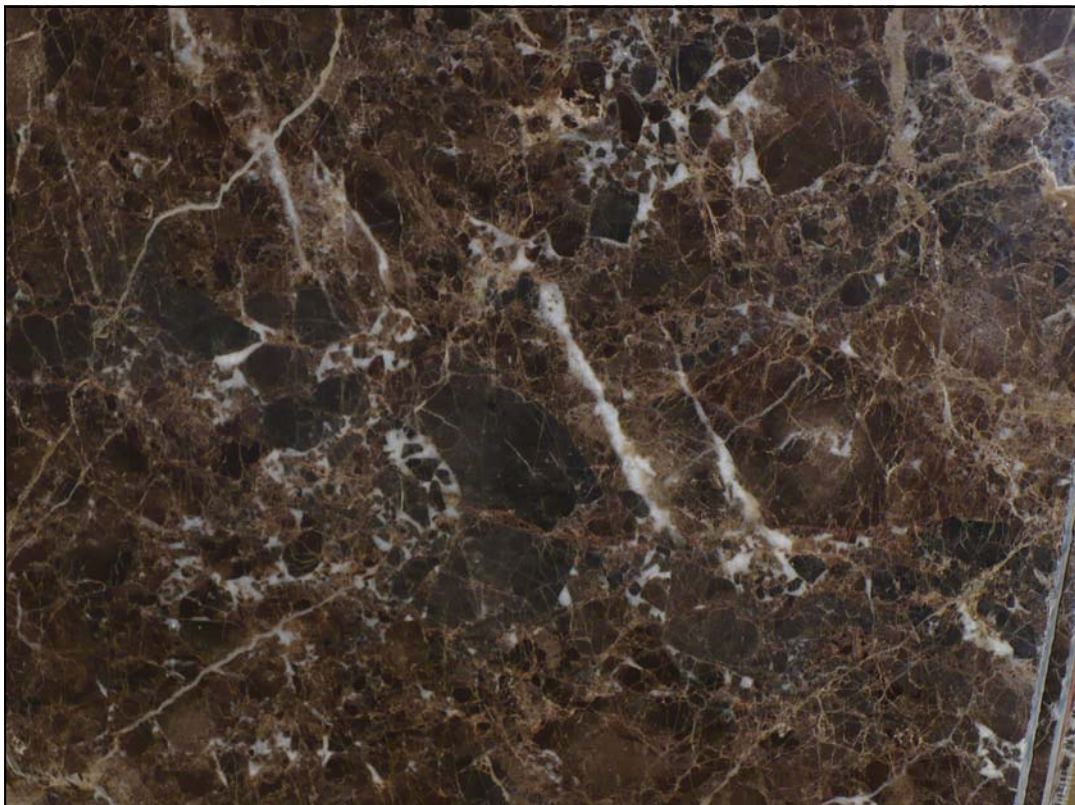

REFERENCE	MET3 140
NAME	DARK EMPERADOR
SIZE	287x158x3 cm on average
RANGE	HIGH STANDARD
QUANTITY	26 slabs
REMARKS	POLISHED

INTERESTED IN THIS PRODUCT ? [Click here](#)

The images displayed are not contractually binding. The photos may vary depending on weather and environmental conditions in which they are performed. The similarity to the real product is virtually identical.

INTERESTED IN THIS PRODUCT ? [Click here](#)

REFERENCE	MET3 140
NAME	DARK EMPERADOR
SIZE	287x158x3 cm on average
RANGE	HIGH STANDARD
QUANTITY	26 slabs
REMARKS	POLISHED

The images displayed are not contractually binding. The photos may vary depending on weather and environmental conditions in which they are performed. The similarity to the real product is virtually identical.