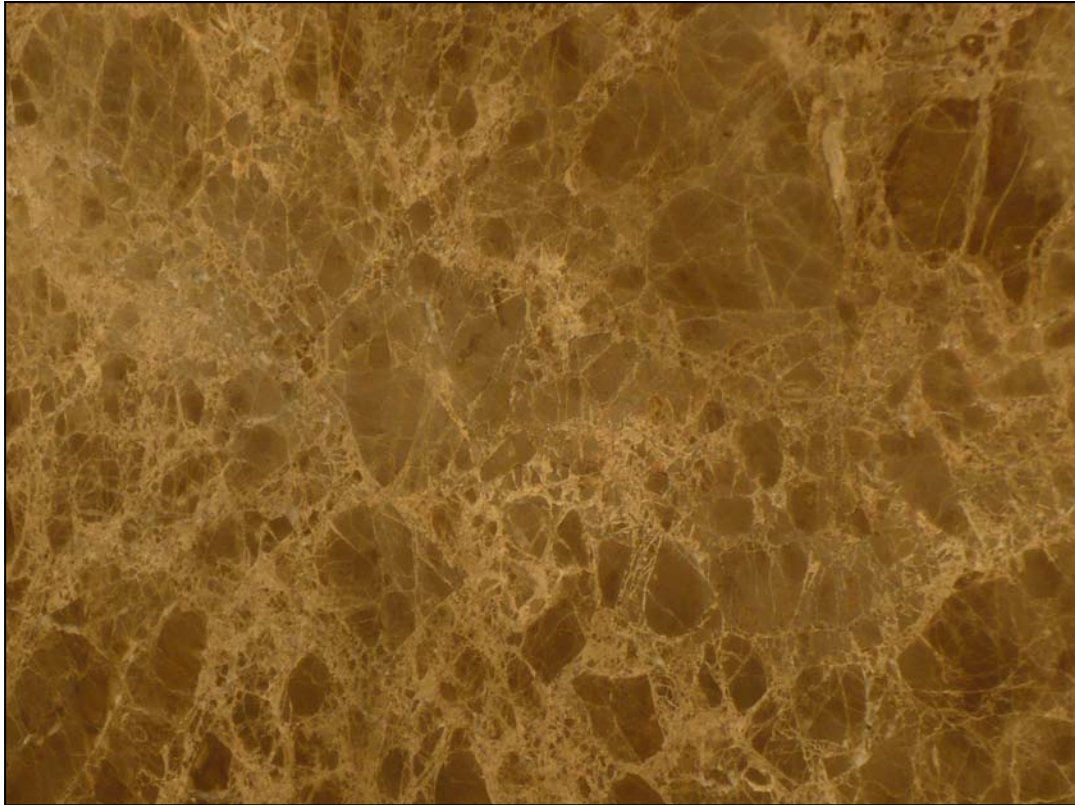

INTERESTED IN THIS PRODUCT? [Click here](#)

REFERENCE	MET3 128
NAME	DARK EMPERADOR
SIZE	285x145x3 cm on average
RANGE	STANDARD
QUANTITY	29 slabs
REMARKS	POLISHED Light Background but very homogeneous

The images displayed are not contractually binding. The photos may vary depending on weather and environmental conditions in which they are performed. The similarity to the real product is virtually identical.