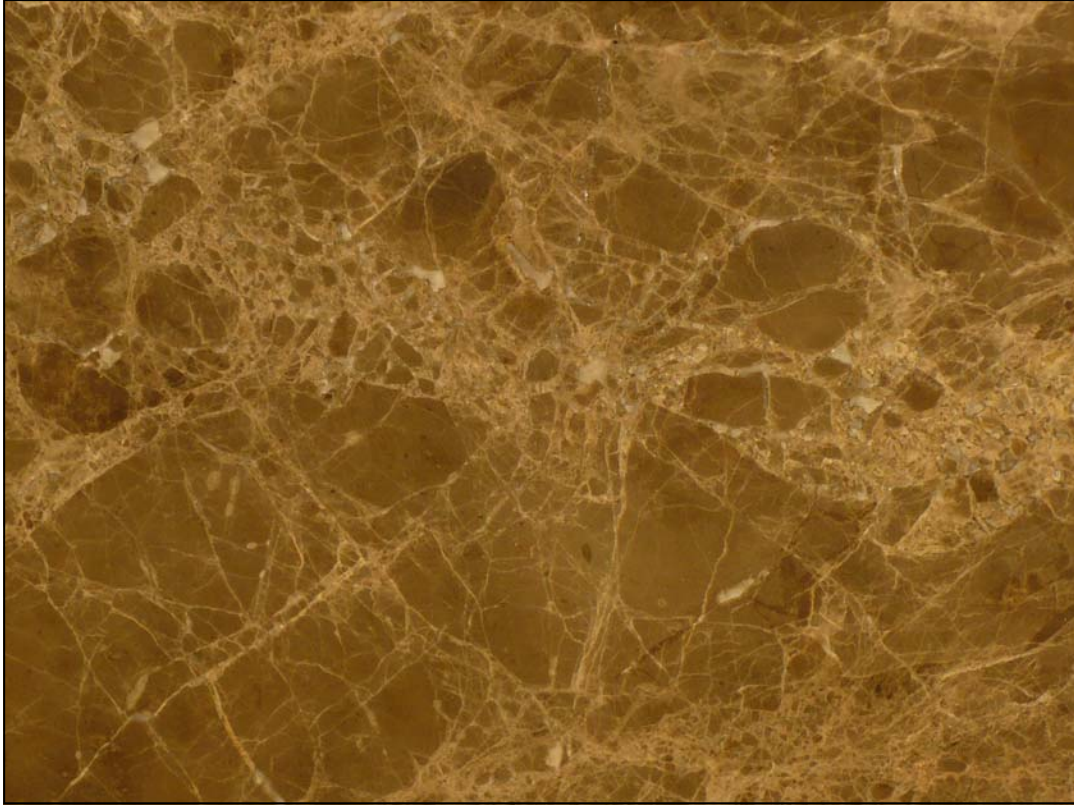

INTERESTED IN THIS PRODUCT? [Click here](#)

REFERENCE	MET3 128
NAME	DARK EMPERADOR
SIZE	285x145x3 cm on average
RANGE	STANDARD
QUANTITY	29 slabs
REMARKS	POLISHED Light Background but very homogeneous

The images displayed are not contractually binding. The photos may vary depending on weather and environmental conditions in which they are performed. The similarity to the real product is virtually identical.