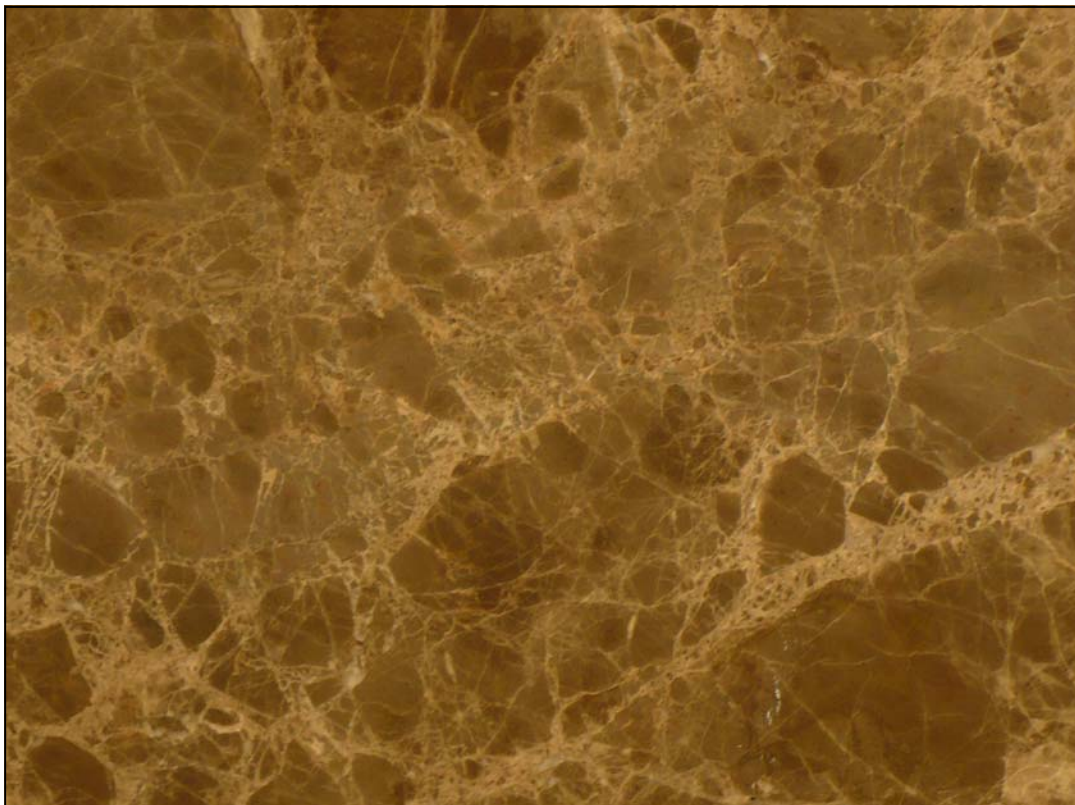

INTERESTED IN THIS PRODUCT? [Click here](#)

REFERENCE	MET3 128
NAME	DARK EMPERADOR
SIZE	285x145x3 cm on average
RANGE	STANDARD
QUANTITY	29 slabs
REMARKS	POLISHED Light Background but very homogeneous

The images displayed are not contractually binding. The photos may vary depending on weather and environmental conditions in which they are performed. The similarity to the real product is virtually identical.