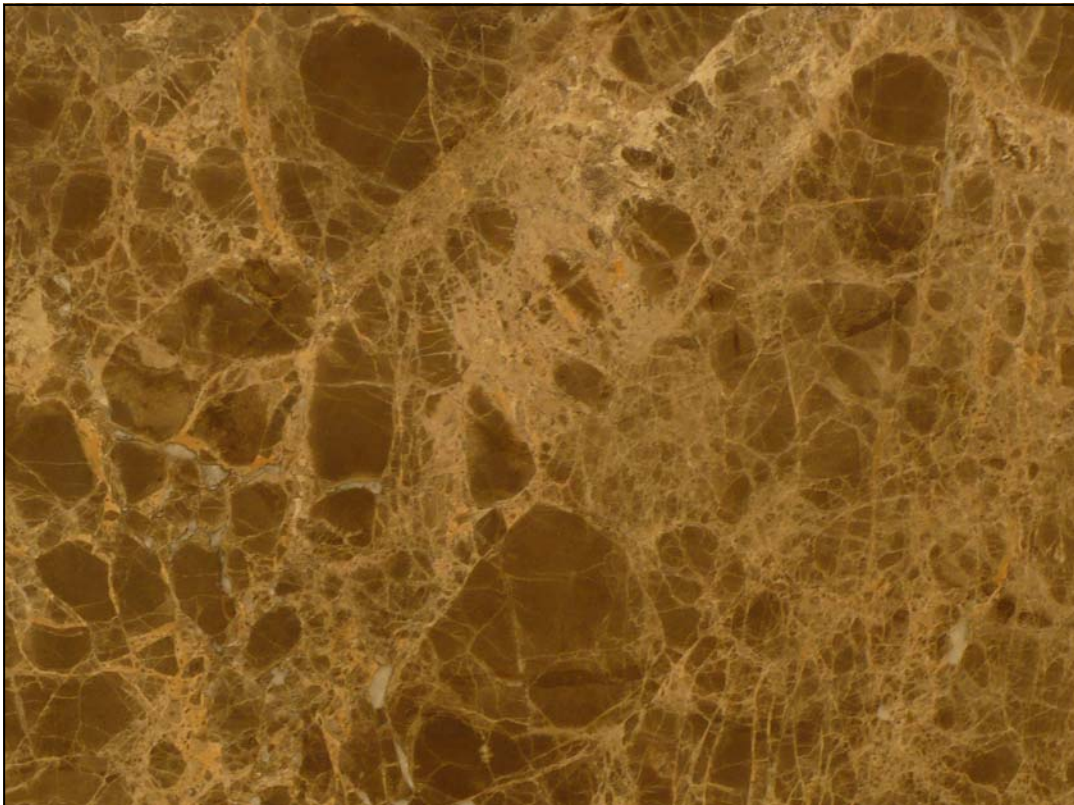

INTERESTED IN THIS PRODUCT? [Click here](#)

REFERENCE	MET3 128
NAME	DARK EMPERADOR
SIZE	285x145x3 cm on average
RANGE	STANDARD
QUANTITY	29 slabs
REMARKS	POLISHED Light Background but very homogeneous

The images displayed are not contractually binding. The photos may vary depending on weather and environmental conditions in which they are performed. The similarity to the real product is virtually identical.