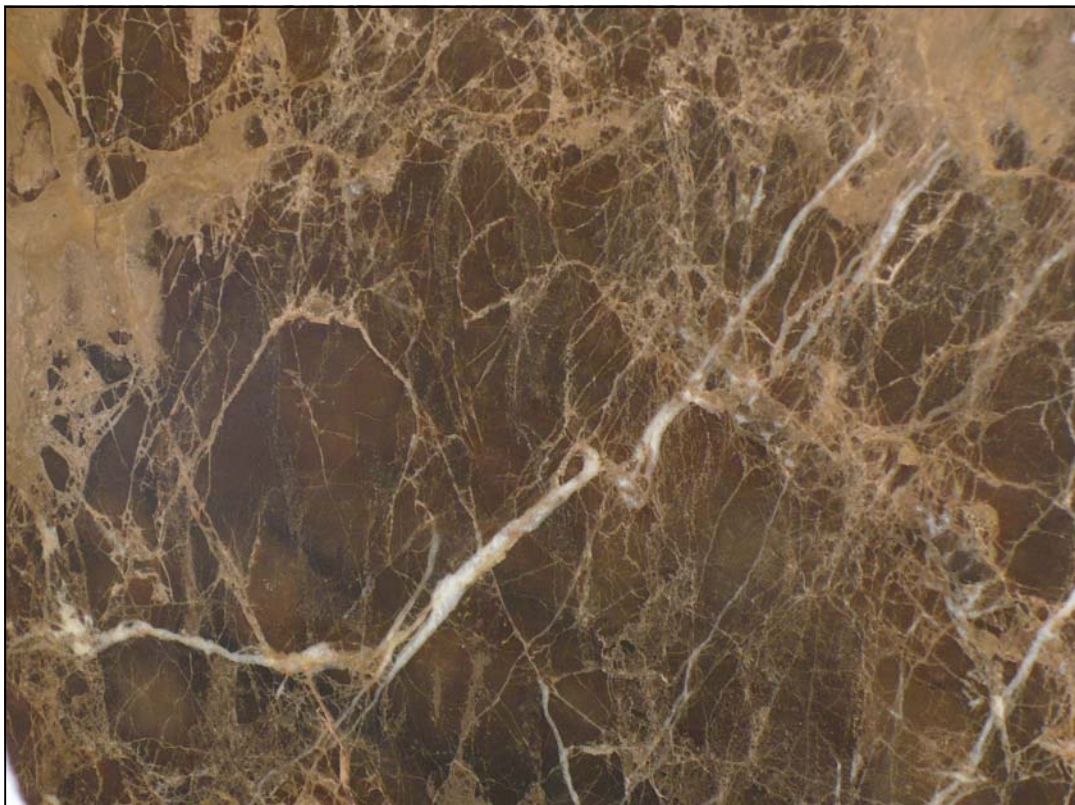

REFERENCE	MET2 223
NAME	DARK EMPERADOR
SIZE	285x142x2 cm on average
RANGE	HIGH STANDARD
QUANTITY	43 slabs
REMARKS	POLISHED

INTERESTED IN THIS PRODUCT ? [Click here](#)

The images displayed are not contractually binding. The photos may vary depending on weather and environmental conditions in which they are performed. The similarity to the real product is virtually identical.

INTERESTED IN THIS PRODUCT? [Click here](#)

REFERENCE	MET2 223
NAME	DARK EMPERADOR
SIZE	285x142x2 cm on average
RANGE	HIGH STANDARD
QUANTITY	43 slabs
REMARKS	POLISHED

The images displayed are not contractually binding. The photos may vary depending on weather and environmental conditions in which they are performed. The similarity to the real product is virtually identical.