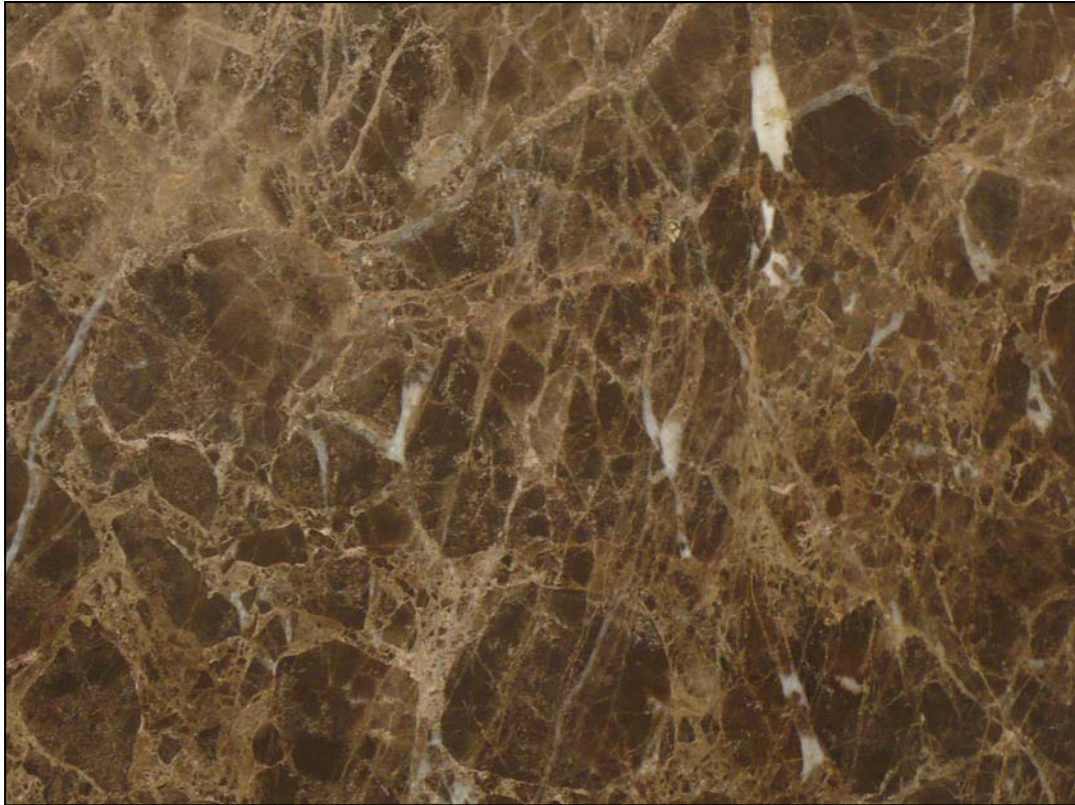

REFERENCE	MET2 223
NAME	DARK EMPERADOR
SIZE	285x142x2 cm on average
RANGE	HIGH STANDARD
QUANTITY	43 slabs
REMARKS	POLISHED

INTERESTED IN THIS PRODUCT ? [Click here](#)

The images displayed are not contractually binding. The photos may vary depending on weather and environmental conditions in which they are performed. The similarity to the real product is virtually identical.

INTERESTED IN THIS PRODUCT? [Click here](#)

REFERENCE	MET2 223
NAME	DARK EMPERADOR
SIZE	285x142x2 cm on average
RANGE	HIGH STANDARD
QUANTITY	43 slabs
REMARKS	POLISHED

The images displayed are not contractually binding. The photos may vary depending on weather and environmental conditions in which they are performed. The similarity to the real product is virtually identical.