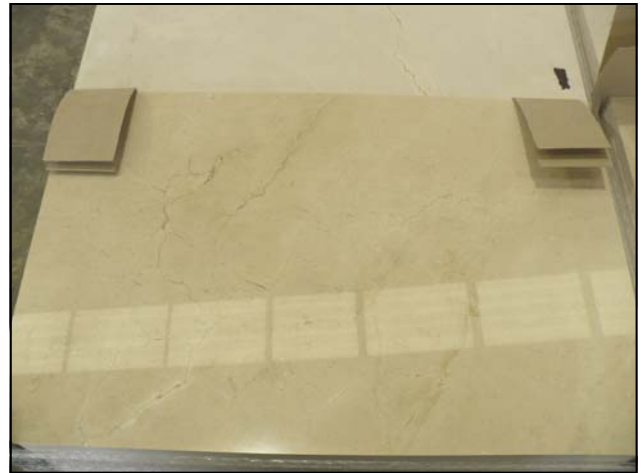

REFERENCE	CM6040 125
NAME	CREMA MARFIL
SIZE	60x40x2 cm
RANGE	STANDARD
QUANTITY	1000 m2
REMARKS	POLISHED Coto. Packet in pallets.

INTERESTED IN THIS PRODUCT? [Click here](#)

INTERESTED IN THIS PRODUCT? [Click here](#)

REFERENCE	CM6040 125
NAME	CREMA MARFIL
SIZE	60x40x2 cm
RANGE	STANDARD
QUANTITY	1000 m2
REMARKS	POLISHED Coto. Packet in pallets.

INTERESTED IN THIS PRODUCT? [Click here](#)

REFERENCE	CM6040 125
NAME	CREMA MARFIL
SIZE	60x40x2 cm
RANGE	STANDARD
QUANTITY	1000 m2
REMARKS	POLISHED Coto. Packet in pallets.