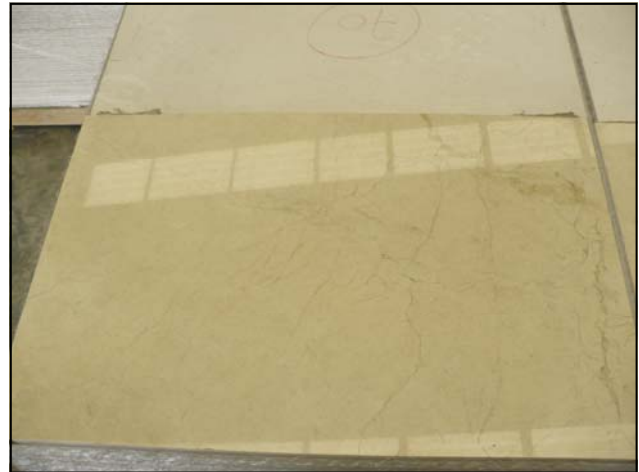

REFERENCE	CM6040 125
NAME	CREMA MARFIL
SIZE	60x40x2 cm
RANGE	STANDARD
QUANTITY	1000 m2
REMARKS	POLISHED Coto. Packet in pallets.

INTERESTED IN THIS PRODUCT? [Click here](#)

INTERESTED IN THIS PRODUCT? [Click here](#)

REFERENCE	CM6040 125
NAME	CREMA MARFIL
SIZE	60x40x2 cm
RANGE	STANDARD
QUANTITY	1000 m2
REMARKS	POLISHED Coto. Packet in pallets.

INTERESTED IN THIS PRODUCT? [Click here](#)

REFERENCE	CM6040 125
NAME	CREMA MARFIL
SIZE	60x40x2 cm
RANGE	STANDARD
QUANTITY	1000 m2
REMARKS	POLISHED Coto. Packet in pallets.