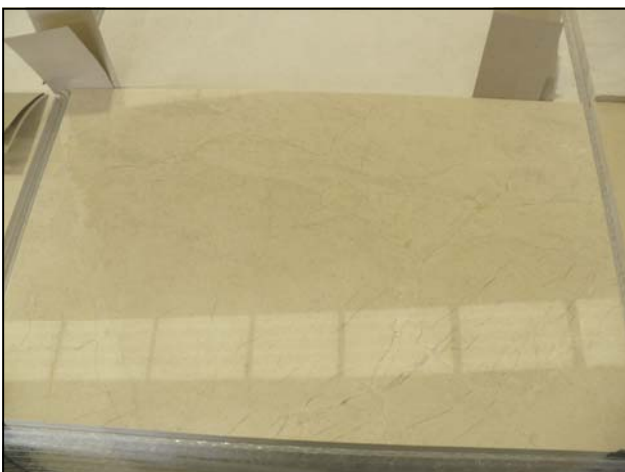

REFERENCE	CM6040 125
NAME	CREMA MARFIL
SIZE	60x40x2 cm
RANGE	STANDARD
QUANTITY	1000 m2
REMARKS	POLISHED Coto. Packet in pallets.

INTERESTED IN THIS PRODUCT? [Click here](#)

INTERESTED IN THIS PRODUCT? [Click here](#)

REFERENCE	CM6040 125
NAME	CREMA MARFIL
SIZE	60x40x2 cm
RANGE	STANDARD
QUANTITY	1000 m2
REMARKS	POLISHED Coto. Packet in pallets.

INTERESTED IN THIS PRODUCT? [Click here](#)

REFERENCE	CM6040 125
NAME	CREMA MARFIL
SIZE	60x40x2 cm
RANGE	STANDARD
QUANTITY	1000 m2
REMARKS	POLISHED Coto. Packet in pallets.