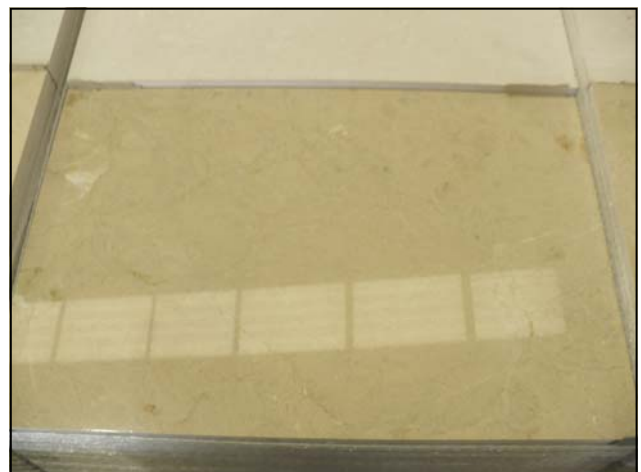

REFERENCE	CM6040 125
NAME	CREMA MARFIL
SIZE	60x40x2 cm
RANGE	STANDARD
QUANTITY	1000 m2
REMARKS	POLISHED Coto. Packet in pallets.

INTERESTED IN THIS PRODUCT? [Click here](#)

INTERESTED IN THIS PRODUCT? [Click here](#)

REFERENCE	CM6040 125
NAME	CREMA MARFIL
SIZE	60x40x2 cm
RANGE	STANDARD
QUANTITY	1000 m2
REMARKS	POLISHED Coto. Packet in pallets.

INTERESTED IN THIS PRODUCT? [Click here](#)

REFERENCE	CM6040 125
NAME	CREMA MARFIL
SIZE	60x40x2 cm
RANGE	STANDARD
QUANTITY	1000 m2
REMARKS	POLISHED Coto. Packet in pallets.