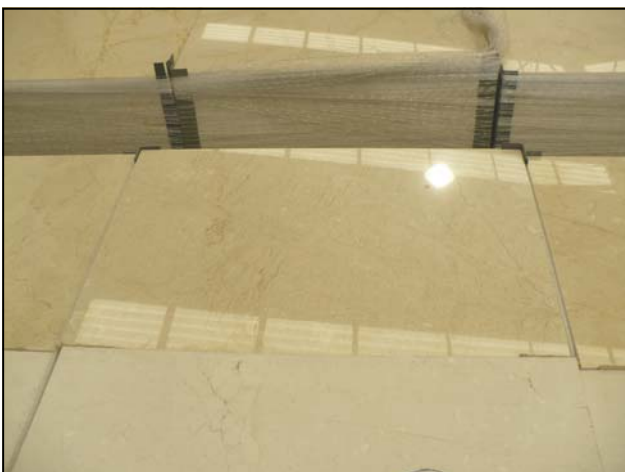

INTERESTED IN THIS PRODUCT? [Click here](#)

REFERENCE	CM6040 124
NAME	CREMA MARFIL
SIZE	60x40x2 cm
RANGE	CLASICO
QUANTITY	1000 m2
REMARKS	POLISHED Coto, packet in pallets.

INTERESTED IN THIS PRODUCT? [Click here](#)

REFERENCE	CM6040 124
NAME	CREMA MARFIL
SIZE	60x40x2 cm
RANGE	CLASICO
QUANTITY	1000 m2
REMARKS	POLISHED Coto, packet in pallets.