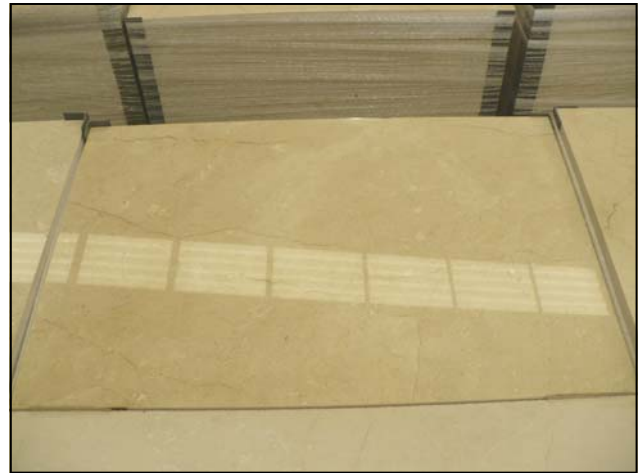

INTERESTED IN THIS PRODUCT? [Click here](#)

REFERENCE	CM6040 124
NAME	CREMA MARFIL
SIZE	60x40x2 cm
RANGE	CLASICO
QUANTITY	1000 m2
REMARKS	POLISHED Coto, packet in pallets.

INTERESTED IN THIS PRODUCT? [Click here](#)

REFERENCE	CM6040 124
NAME	CREMA MARFIL
SIZE	60x40x2 cm
RANGE	CLASICO
QUANTITY	1000 m2
REMARKS	POLISHED Coto, packet in pallets.