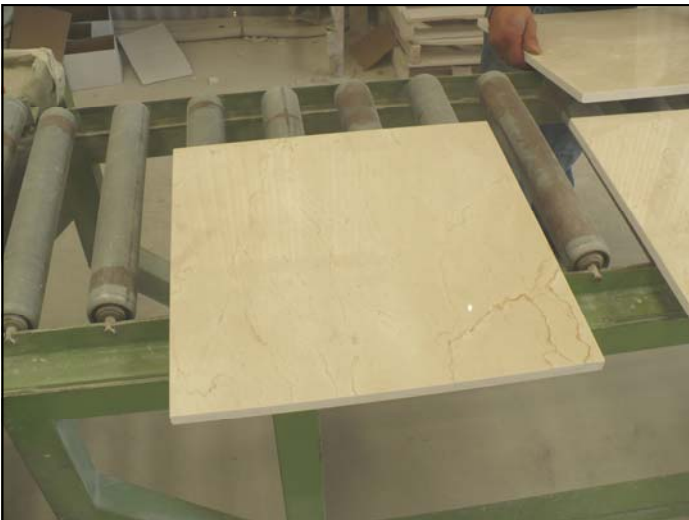

mm
www.marmorama.es

SOLD

REFERENCE	CM457 114
NAME	CREMA MARFIL
SIZE	45,7x45,7x1,5 cm
RANGE	STANDARD
QUANTITY	500 m2
REMARKS	POLISHED & BEVELLED

INTERESTED IN THIS PRODUCT? [Click here](#)

The images displayed are not contractually binding. The photos may vary depending on weather and environmental conditions in which they are performed. The similarity to the real product is virtually identical.

mm
www.marmorama.es

SOLO

REFERENCE	CM457 114
NAME	CREMA MARFIL
SIZE	45,7x45,7x1,5 cm
RANGE	STANDARD
QUANTITY	500 m2
REMARKS	POLISHED & BEVELLED

INTERESTED IN THIS PRODUCT? [Click here](#)

The images displayed are not contractually binding. The photos may vary depending on weather and environmental conditions in which they are performed. The similarity to the real product is virtually identical.