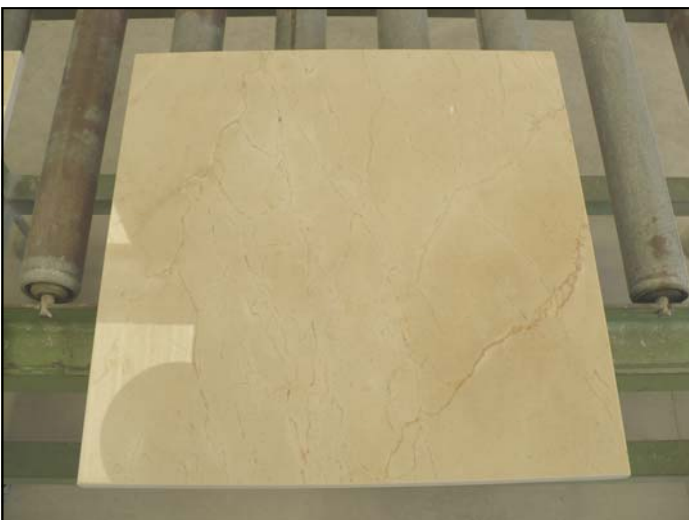

mm
www.marmorama.es

SOLD

REFERENCE	CM457 114
NAME	CREMA MARFIL
SIZE	45,7x45,7x1,5 cm
RANGE	STANDARD
QUANTITY	500 m2
REMARKS	POLISHED & BEVELLED

INTERESTED IN THIS PRODUCT? [Click here](#)

The images displayed are not contractually binding. The photos may vary depending on weather and environmental conditions in which they are performed. The similarity to the real product is virtually identical.

mm
www.marmorama.es

SOLO

REFERENCE	CM457 114
NAME	CREMA MARFIL
SIZE	45,7x45,7x1,5 cm
RANGE	STANDARD
QUANTITY	500 m2
REMARKS	POLISHED & BEVELLED

INTERESTED IN THIS PRODUCT? [Click here](#)

The images displayed are not contractually binding. The photos may vary depending on weather and environmental conditions in which they are performed. The similarity to the real product is virtually identical.