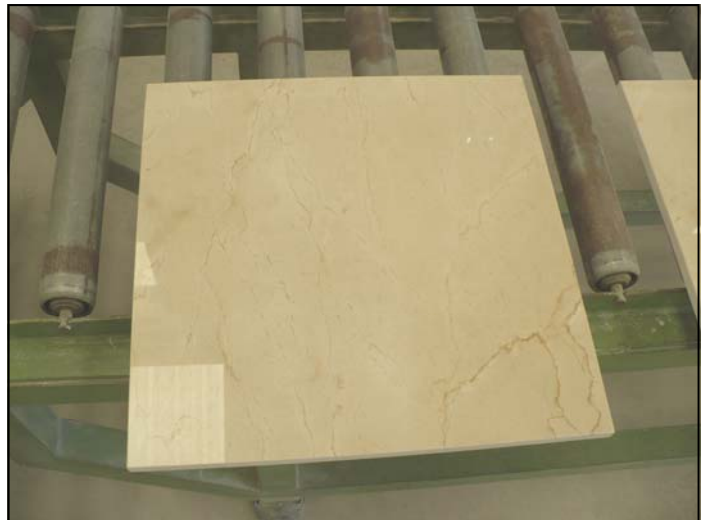

mm
www.marmorama.es

SOLD

REFERENCE	CM457 114
NAME	CREMA MARFIL
SIZE	45,7x45,7x1,5 cm
RANGE	STANDARD
QUANTITY	500 m2
REMARKS	POLISHED & BEVELLED

INTERESTED IN THIS PRODUCT? [Click here](#)

The images displayed are not contractually binding. The photos may vary depending on weather and environmental conditions in which they are performed. The similarity to the real product is virtually identical.

mm
www.marmorama.es

SOLO

REFERENCE	CM457 114
NAME	CREMA MARFIL
SIZE	45,7x45,7x1,5 cm
RANGE	STANDARD
QUANTITY	500 m2
REMARKS	POLISHED & BEVELLED

INTERESTED IN THIS PRODUCT? [Click here](#)

The images displayed are not contractually binding. The photos may vary depending on weather and environmental conditions in which they are performed. The similarity to the real product is virtually identical.