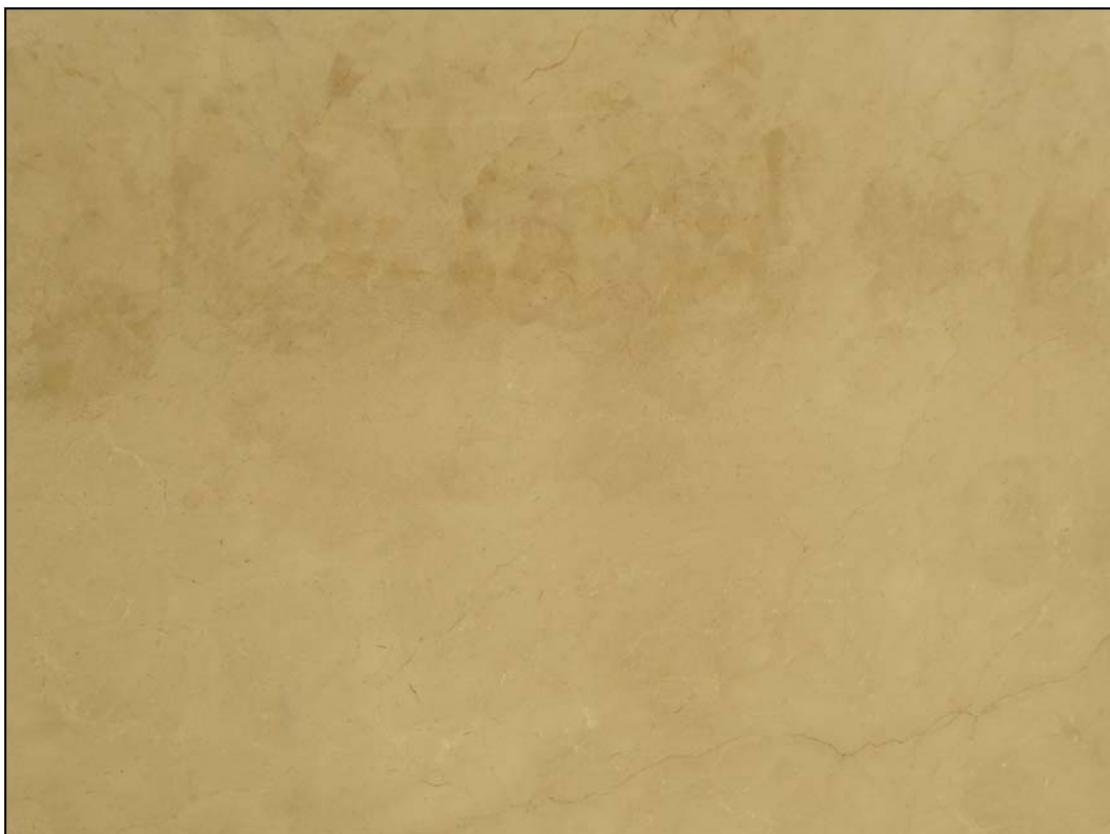

INTERESTED IN THIS PRODUCT ? [Click here](#)

REFERENCE	CMT2 453
NAME	CREMA MARFIL
SIZE	300x145x2 cm on average
RANGE	STANDARD
QUANTITY	45 slabs
REMARKS	POLISHED

The images displayed are not contractually binding. The photos may vary depending on weather and environmental conditions in which they are performed. The similarity to the real product is virtually identical.

INTERESTED IN THIS PRODUCT? [Click here](#)

REFERENCE	CMT2 453
NAME	CREMA MARFIL
SIZE	300x145x2 cm on average
RANGE	STANDARD
QUANTITY	45 slabs
REMARKS	POLISHED

The images displayed are not contractually binding. The photos may vary depending on weather and environmental conditions in which they are performed. The similarity to the real product is virtually identical.

INTERESTED IN THIS PRODUCT ? [Click here](#)

REFERENCE	CMT2 453
NAME	CREMA MARFIL
SIZE	300x145x2 cm on average
RANGE	STANDARD
QUANTITY	45 slabs
REMARKS	POLISHED