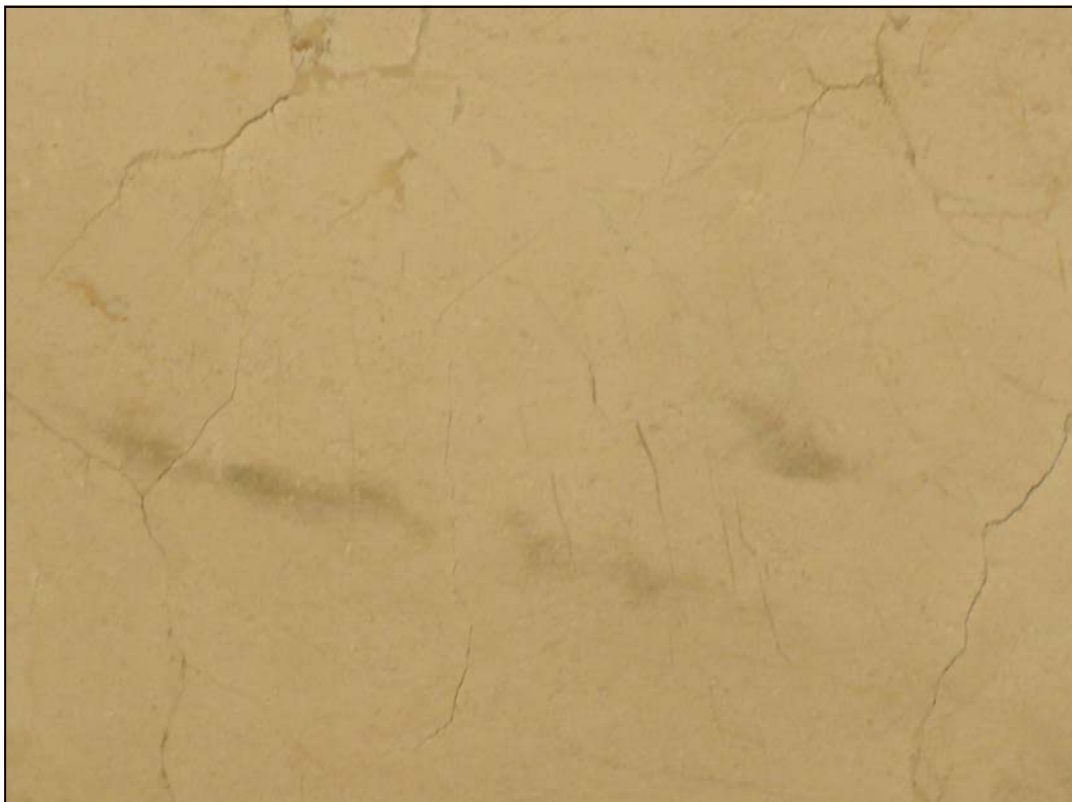

REFERENCE	CMT2 359
NAME	CREMA MARFIL
SIZE	205x145x2 cm on average
RANGE	STANDARD
QUANTITY	55 slabs
REMARKS	POLISHED

INTERESTED IN THIS PRODUCT? [Click here](#)

The images displayed are not contractually binding. The photos may vary depending on weather and environmental conditions in which they are performed. The similarity to the real product is virtually identical.

INTERESTED IN THIS PRODUCT? [Click here](#)

REFERENCE	CMT2 359
NAME	CREMA MARFIL
SIZE	205x145x2 cm on average
RANGE	STANDARD
QUANTITY	55 slabs
REMARKS	POLISHED

The images displayed are not contractually binding. The photos may vary depending on weather and environmental conditions in which they are performed. The similarity to the real product is virtually identical.