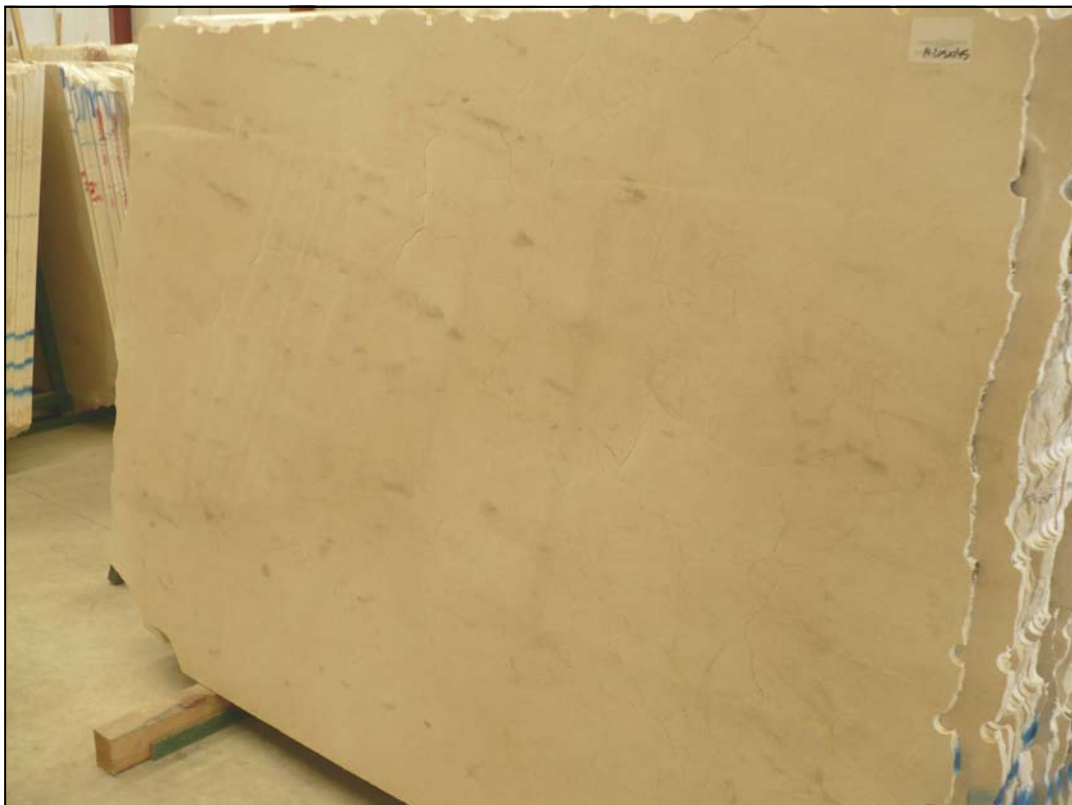

REFERENCE	CMT2 359
NAME	CREMA MARFIL
SIZE	205x145x2 cm on average
RANGE	STANDARD
QUANTITY	55 slabs
REMARKS	POLISHED

INTERESTED IN THIS PRODUCT? [Click here](#)

The images displayed are not contractually binding. The photos may vary depending on weather and environmental conditions in which they are performed. The similarity to the real product is virtually identical.

INTERESTED IN THIS PRODUCT? [Click here](#)

REFERENCE	CMT2 359
NAME	CREMA MARFIL
SIZE	205x145x2 cm on average
RANGE	STANDARD
QUANTITY	55 slabs
REMARKS	POLISHED

The images displayed are not contractually binding. The photos may vary depending on weather and environmental conditions in which they are performed. The similarity to the real product is virtually identical.