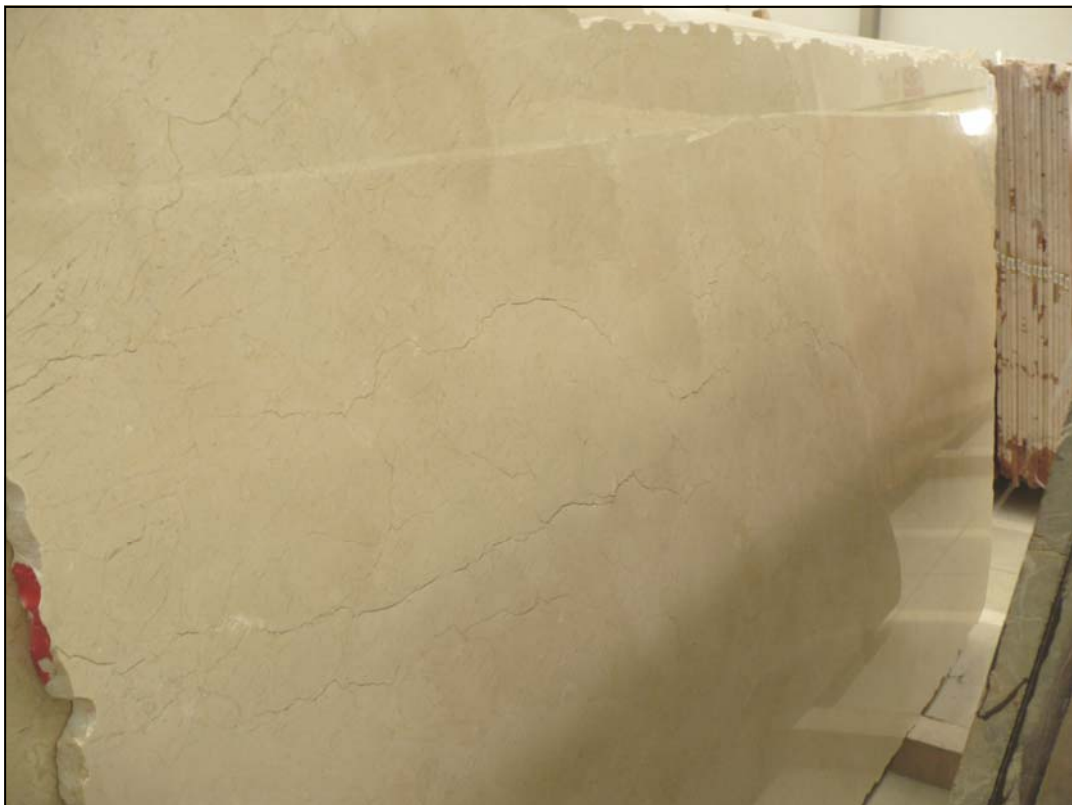

REFERENCE	CMT2 352
NAME	CREMA MARFIL
SIZE	300x190x2 cm on average
RANGE	STANDARD
QUANTITY	32 slabs
REMARKS	POLISHED

INTERESTED IN THIS PRODUCT? [Click here](#)

The images displayed are not contractually binding. The photos may vary depending on weather and environmental conditions in which they are performed. The similarity to the real product is virtually identical.

INTERESTED IN THIS PRODUCT? [Click here](#)

REFERENCE	CMT2 352
NAME	CREMA MARFIL
SIZE	300x190x2 cm on average
RANGE	STANDARD
QUANTITY	32 slabs
REMARKS	POLISHED

The images displayed are not contractually binding. The photos may vary depending on weather and environmental conditions in which they are performed. The similarity to the real product is virtually identical.