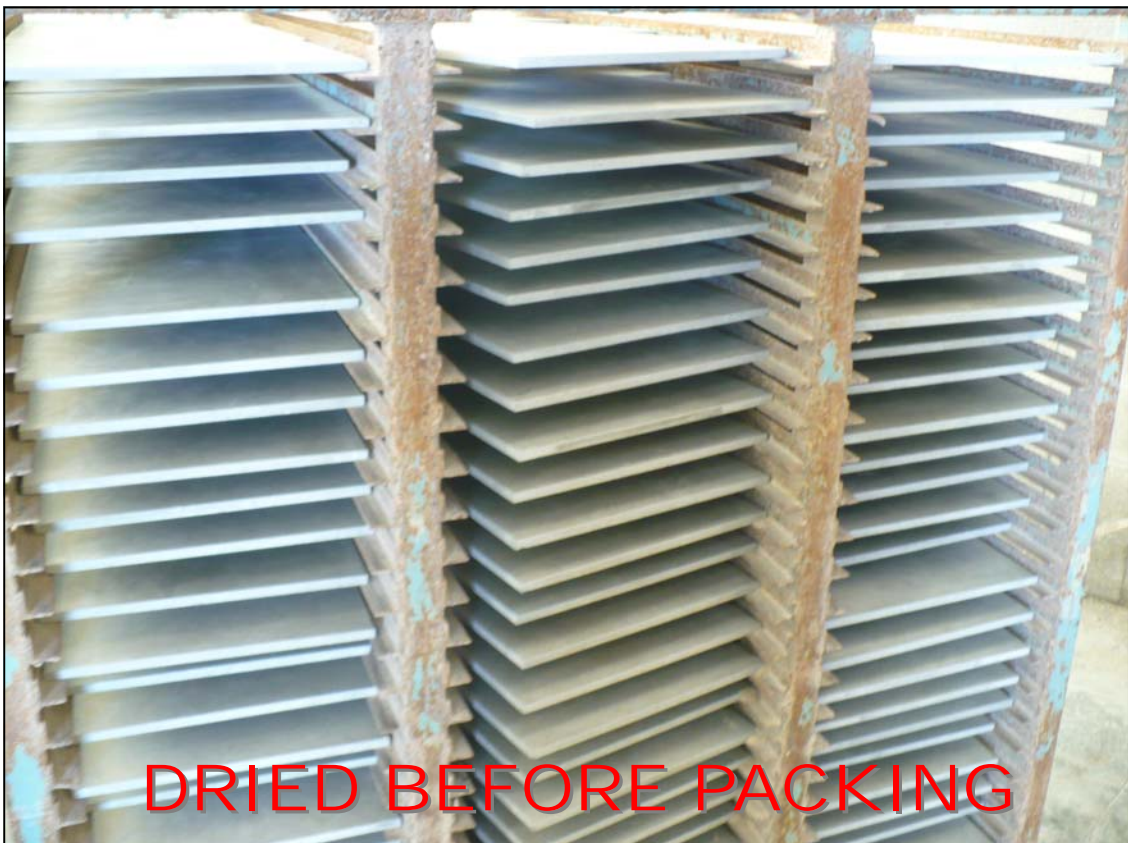

REFERENCE	BA61305 101
NAME	BATEIG AZUL
SIZE	61x30,5x1 cm
RANGE	FIRST
QUANTITY	Constant production
REMARKS	HONED

INTERESTED IN THIS PRODUCT? [Click here](#)

The images displayed are not contractually binding. The photos may vary depending on weather and environmental conditions in which they are performed. The similarity to the real product is virtually identical.

www.marmorama.es

REFERENCE	BA61305 101
NAME	BATEIG AZUL
SIZE	61x30,5x1 cm
RANGE	FIRST
QUANTITY	Constant production
REMARKS	HONED

INTERESTED IN THIS PRODUCT? [Click here](#)

The images displayed are not contractually binding. The photos may vary depending on weather and environmental conditions in which they are performed. The similarity to the real product is virtually identical.