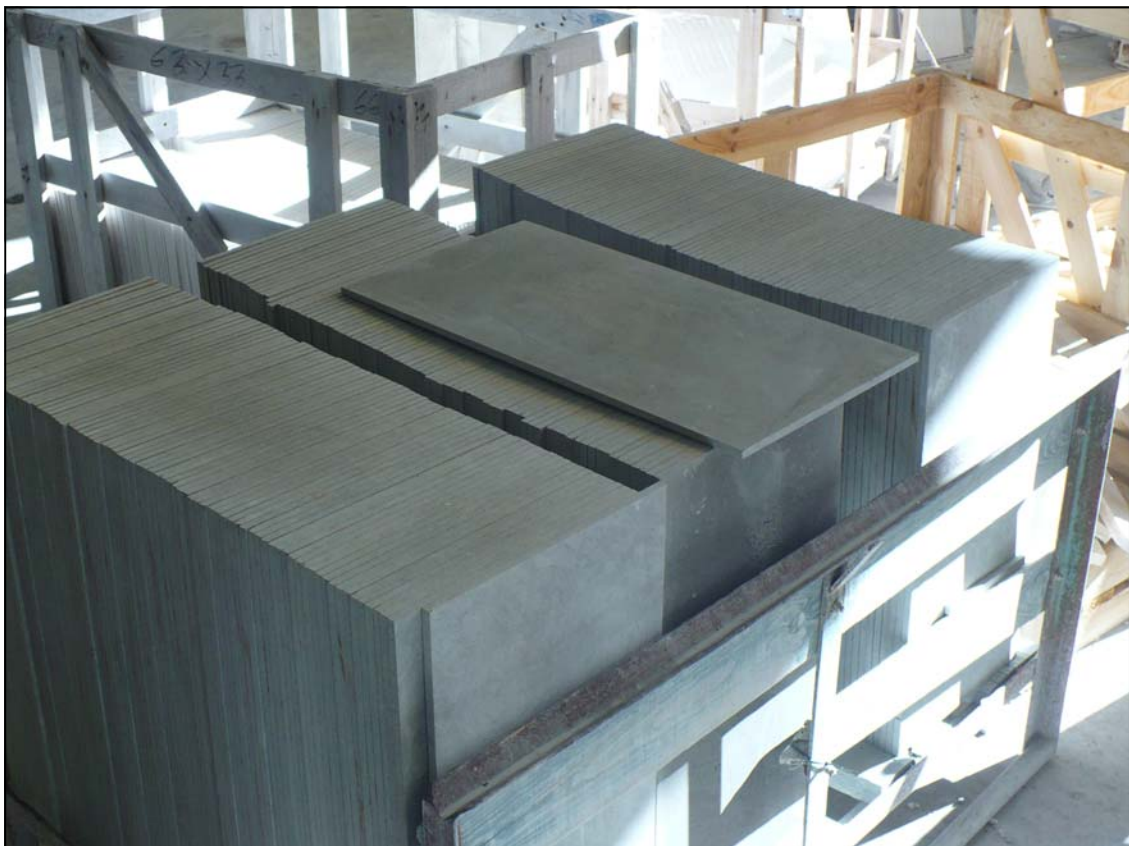

REFERENCE	BA61305 101
NAME	BATEIG AZUL
SIZE	61x30,5x1 cm
RANGE	FIRST
QUANTITY	Constant production
REMARKS	HONED

INTERESTED IN THIS PRODUCT? [Click here](#)

The images displayed are not contractually binding. The photos may vary depending on weather and environmental conditions in which they are performed. The similarity to the real product is virtually identical.

www.marmorama.es

REFERENCE	BA61305 101
NAME	BATEIG AZUL
SIZE	61x30,5x1 cm
RANGE	FIRST
QUANTITY	Constant production
REMARKS	HONED

INTERESTED IN THIS PRODUCT? [Click here](#)

The images displayed are not contractually binding. The photos may vary depending on weather and environmental conditions in which they are performed. The similarity to the real product is virtually identical.