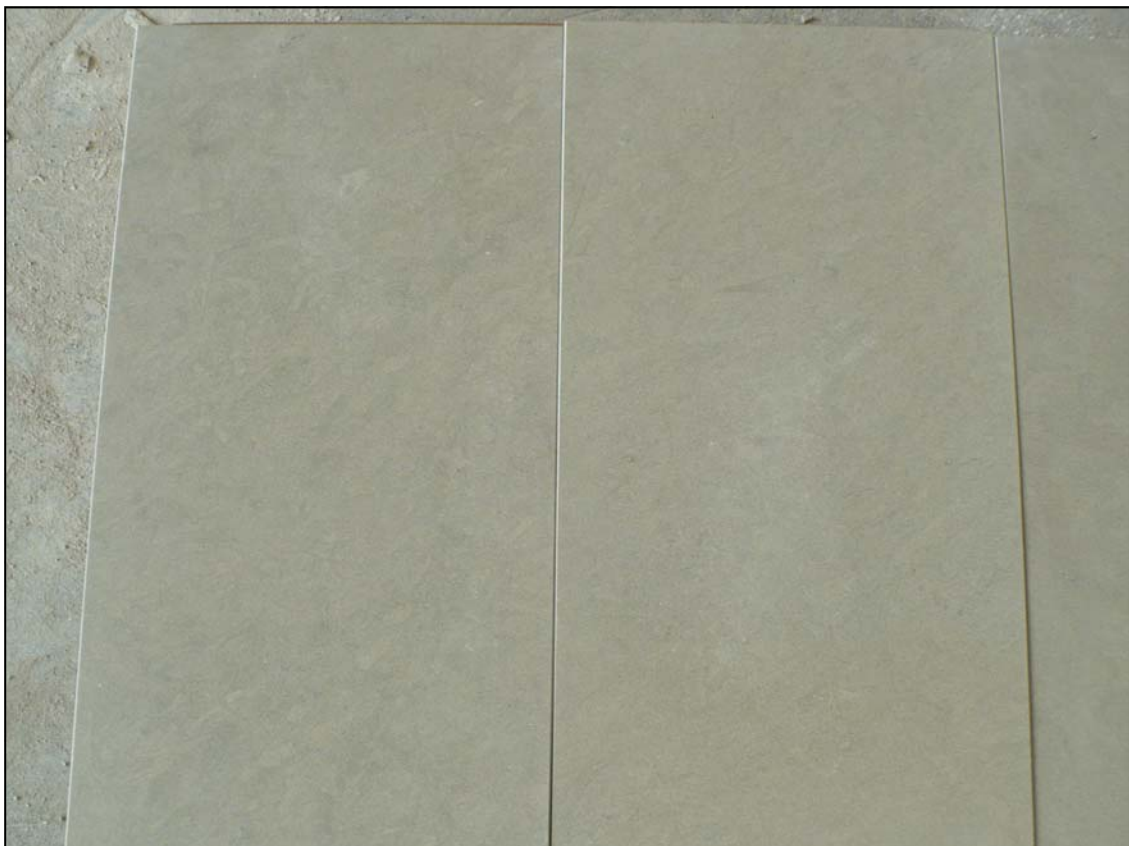

REFERENCE	BA61305 101
NAME	BATEIG AZUL
SIZE	61x30,5x1 cm
RANGE	FIRST
QUANTITY	Constant production
REMARKS	HONED

INTERESTED IN THIS PRODUCT? [Click here](#)

The images displayed are not contractually binding. The photos may vary depending on weather and environmental conditions in which they are performed. The similarity to the real product is virtually identical.

www.marmorama.es

REFERENCE	BA61305 101
NAME	BATEIG AZUL
SIZE	61x30,5x1 cm
RANGE	FIRST
QUANTITY	Constant production
REMARKS	HONED

INTERESTED IN THIS PRODUCT? [Click here](#)

The images displayed are not contractually binding. The photos may vary depending on weather and environmental conditions in which they are performed. The similarity to the real product is virtually identical.