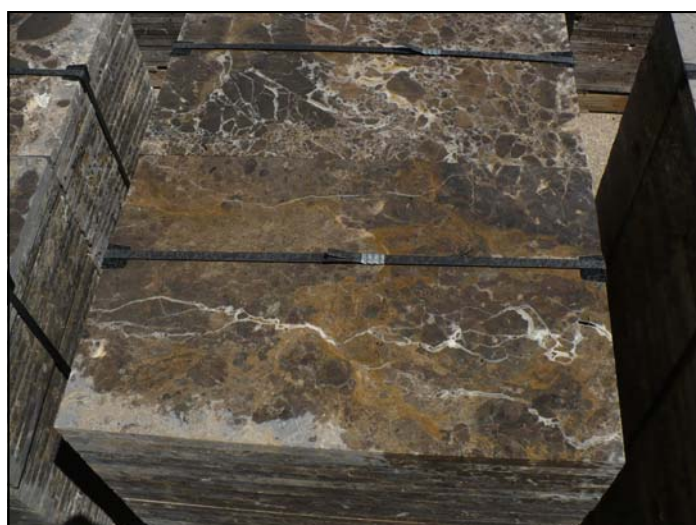

www.marmorama.es

INTERESTED IN THIS PRODUCT? [Click here](#)

REFERENCE	ME6040 101
NAME	DARK EMPERADOR
SIZE	60x40x2 cm
RANGE	STANDARD - CLASICO
QUANTITY	1000 m2
REMARKS	ROUGH 10 eur/m2 EXW

The images displayed are not contractually binding. The photos may vary depending on weather and environmental conditions in which they are performed. The similarity to the real product is virtually identical.