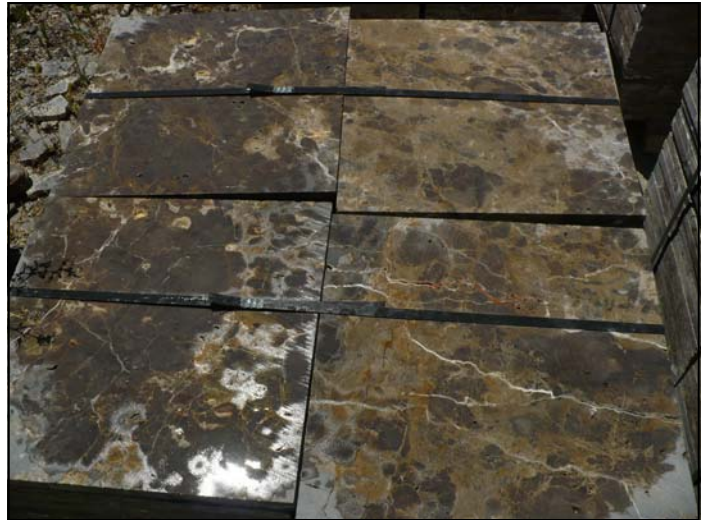

INTERESTED IN THIS PRODUCT ? [Click here](#)

REFERENCE	ME4040 102
NAME	DARK EMPERADOR
SIZE	40x40x2 cm
RANGE	STANDARD - CLASICO
QUANTITY	500 m2
REMARKS	ROUGH 10 eur/m2 EXW

The images displayed are not contractually binding. The photos may vary depending on weather and environmental conditions in which they are performed. The similarity to the real product is virtually identical.