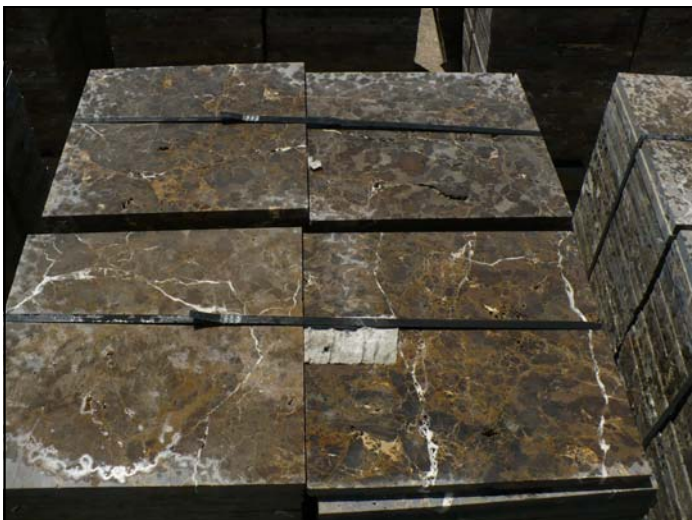

INTERESTED IN THIS PRODUCT ? [Click here](#)

REFERENCE	ME4040 102
NAME	DARK EMPERADOR
SIZE	40x40x2 cm
RANGE	STANDARD - CLASICO
QUANTITY	500 m2
REMARKS	ROUGH 10 eur/m2 EXW

The images displayed are not contractually binding. The photos may vary depending on weather and environmental conditions in which they are performed. The similarity to the real product is virtually identical.