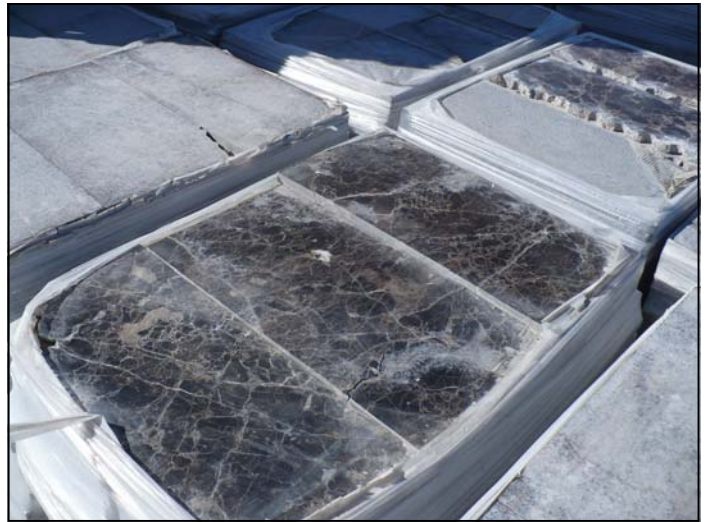

REFERENCE	ME3030 112
NAME	DARK EMPERADOR
SIZE	Broken tiles 2 cm
RANGE	All RANGES
REMARKS	POLISHED 0,07 eur/kg EXW Novelda Suitable to be cut less than 30x30x2 cm.

INTERESTED IN THIS PRODUCT? [Click here](#)