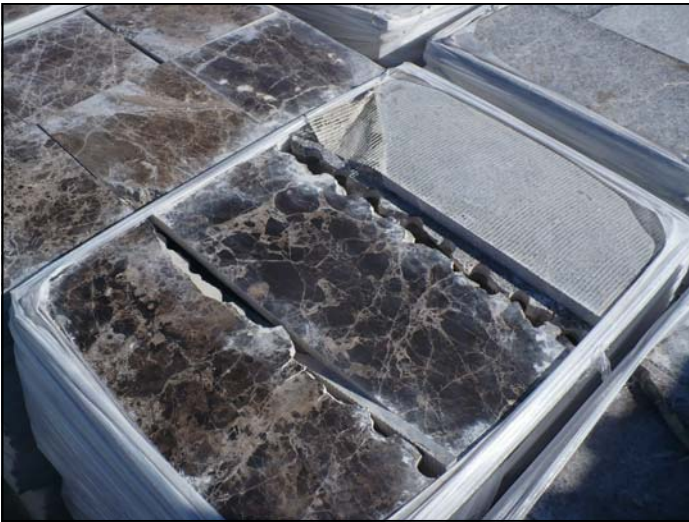

REFERENCE	ME3030 112
NAME	DARK EMPERADOR
SIZE	Broken tiles 2 cm
RANGE	All RANGES
REMARKS	POLISHED 0,07 eur/kg EXW Novelda Suitable to be cut less than 30x30x2 cm.

INTERESTED IN THIS PRODUCT? [Click here](#)