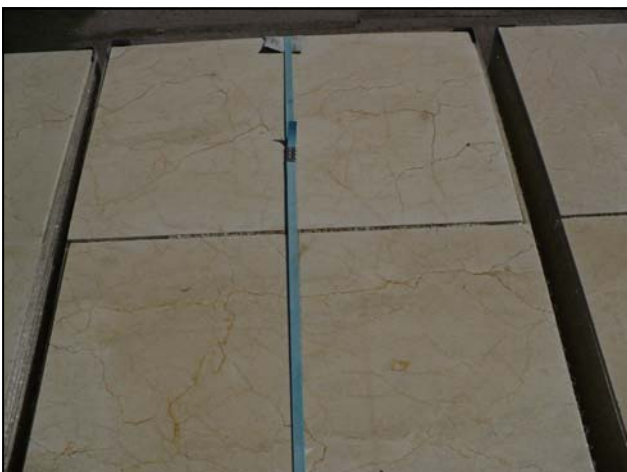

REFERENCE	CM6040 126
NAME	CREMA MARFIL
SIZE	60x40x2 cm
RANGE	STANDARD
QUANTITY	400 m2
REMARKS	SOFT HONED 16 eur/m2 EXW

INTERESTED IN THIS PRODUCT ? [Click here](#)

REFERENCE	CM6040 126
NAME	CREMA MARFIL
SIZE	60x40x2 cm
RANGE	STANDARD
QUANTITY	400 m2
REMARKS	SOFT HONED 16 eur/m2 EXW

INTERESTED IN THIS PRODUCT? [Click here](#)

INTERESTED IN THIS PRODUCT? [Click here](#)

REFERENCE	CM6040 126
NAME	CREMA MARFIL
SIZE	60x40x2 cm
RANGE	STANDARD
QUANTITY	400 m2
REMARKS	SOFT HONED 16 eur/m2 EXW