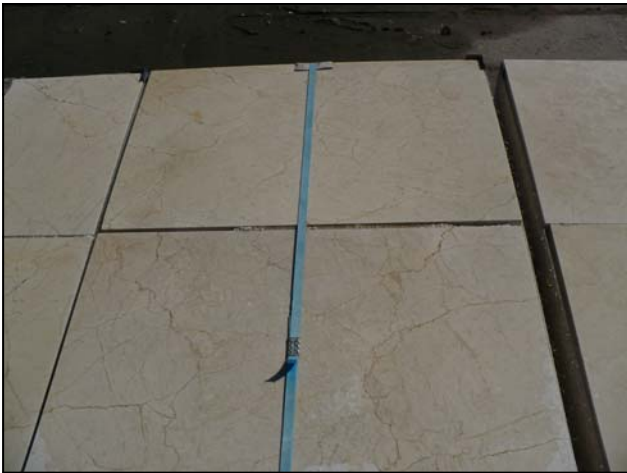

REFERENCE	CM6040 126
NAME	CREMA MARFIL
SIZE	60x40x2 cm
RANGE	STANDARD
QUANTITY	400 m2
REMARKS	SOFT HONED 16 eur/m2 EXW

INTERESTED IN THIS PRODUCT ? [Click here](#)

REFERENCE	CM6040 126
NAME	CREMA MARFIL
SIZE	60x40x2 cm
RANGE	STANDARD
QUANTITY	400 m2
REMARKS	SOFT HONED 16 eur/m2 EXW

INTERESTED IN THIS PRODUCT? [Click here](#)

INTERESTED IN THIS PRODUCT? [Click here](#)

REFERENCE	CM6040 126
NAME	CREMA MARFIL
SIZE	60x40x2 cm
RANGE	STANDARD
QUANTITY	400 m2
REMARKS	SOFT HONED 16 eur/m2 EXW