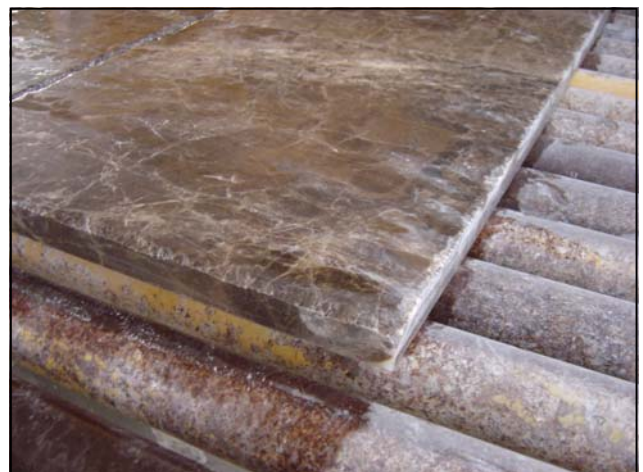

INTERESTED IN THIS PRODUCT? [Click here](#)

REFERENCE	ME3030 103
NAME	DARK EMPERADOR
SIZE	30x30x2 cm
RANGE	FIRST
QUANTITY	30 m2
REMARKS	BRUSHED

INTERESTED IN THIS PRODUCT? [Click here](#)

REFERENCE	ME3030 103
NAME	DARK EMPERADOR
SIZE	30x30x2 cm
RANGE	FIRST
QUANTITY	30 m2
REMARKS	BRUSHED

REFERENCE	ME3030 103
NAME	DARK EMPERADOR
SIZE	30x30x2 cm
RANGE	FIRST
QUANTITY	30 m2
REMARKS	BRUSHED

INTERESTED IN THIS PRODUCT? [Click here](#)