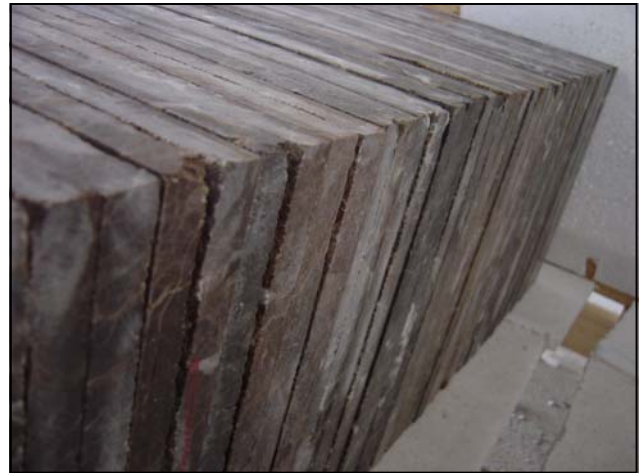

INTERESTED IN THIS PRODUCT? [Click here](#)

REFERENCE	ME3030 103
NAME	DARK EMPERADOR
SIZE	30x30x2 cm
RANGE	FIRST
QUANTITY	30 m2
REMARKS	BRUSHED

INTERESTED IN THIS PRODUCT? [Click here](#)

REFERENCE	ME3030 103
NAME	DARK EMPERADOR
SIZE	30x30x2 cm
RANGE	FIRST
QUANTITY	30 m2
REMARKS	BRUSHED

REFERENCE	ME3030 103
NAME	DARK EMPERADOR
SIZE	30x30x2 cm
RANGE	FIRST
QUANTITY	30 m2
REMARKS	BRUSHED

INTERESTED IN THIS PRODUCT? [Click here](#)