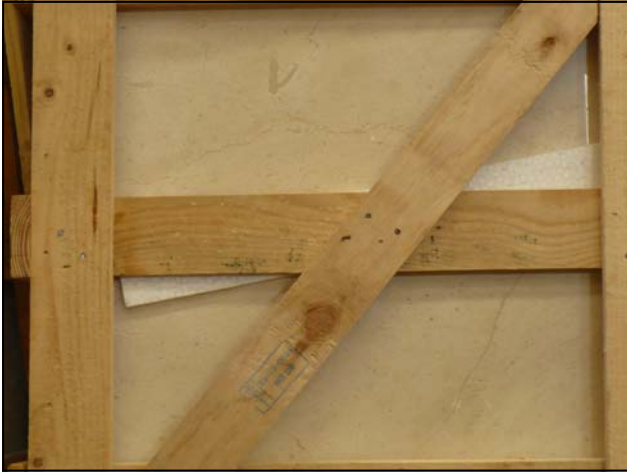

INTERESTED IN THIS PRODUCT? [Click here](#)

REFERENCE	CM6060 152
NAME	CREMA MARFIL
SIZE	60x60x2 cm
RANGE	FIRST
QUANTITY	400 m2
REMARKS	POLISHED

INTERESTED IN THIS PRODUCT? [Click here](#)

REFERENCE	CM6060 152
NAME	CREMA MARFIL
SIZE	60x60x2 cm
RANGE	FIRST
QUANTITY	400 m2
REMARKS	POLISHED