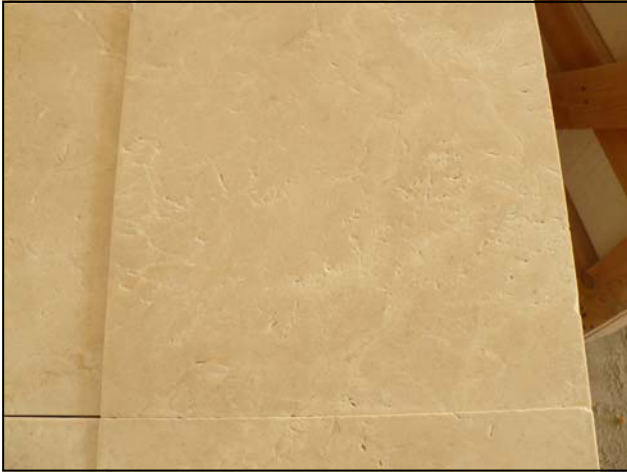

INTERESTED IN THIS PRODUCT? [Click here](#)

REFERENCE	CM305 119
NAME	CREMA MARFIL
SIZE	30,5x30,5x1 cm
RANGE	STANDARD
QUANTITY	22 crates
REMARKS	BRUSHED

INTERESTED IN THIS PRODUCT? [Click here](#)

REFERENCE	CM305 119
NAME	CREMA MARFIL
SIZE	30,5x30,5x1 cm
RANGE	STANDARD
QUANTITY	22 crates
REMARKS	BRUSHED

INTERESTED IN THIS PRODUCT? [Click here](#)

REFERENCE	CM305 119
NAME	CREMA MARFIL
SIZE	30,5x30,5x1 cm
RANGE	STANDARD
QUANTITY	22 crates
REMARKS	BRUSHED