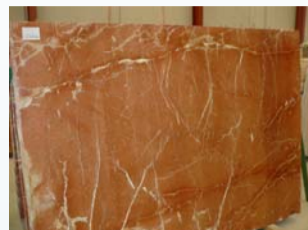

Dark Emperor Slabs 2 cm
CLASICO Range
[MET2 273](#) - 28 eur/m2 EXW

Dark Emperor Tiles
60x60x2 cm **SELECT**
[ME6060 102](#)

Dark Emperor Slabs 2 cm
High Standard Range
[MET2 274](#)

Dark Emperor Slabs 2 cm
High Standard Range
[MET2 275](#)

Negro Marquina Slabs 2 cm
First Range
[NMT2 115](#)

Negro Marquina Slabs 3 cm
First Range
[NMT3 105](#)

Negro Marquina Slabs 3 cm
First Range
[NMT3 106](#)

Rojo Quipar Slabs 2 cm
First Range
[RQT2 108](#)

STATUARIO EXTRA ROUGH BLOCKS

Click [Here](#) to see more pictures

PEPERINO. This stone is vulcanic, so it is suitable for: **EXTERIOR WALLS, COLUMNS, BALUSTRADES, FIREPLACES, ROADS, PEDESTRIAN STREETS.....** Followed you will find several pictures of the main uses. Click [Here](#) to see more pictures