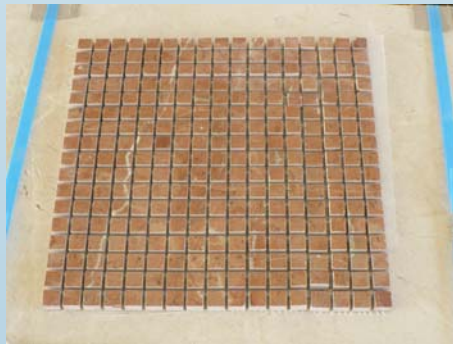

## SPANISH MARBLE MOSAICS

We can produce marble mosaics in: **polished, honed, brushed, tumbled, rounded** finish.

***Without water based***

**CREMA MARFIL 1,5x1,5x1 cm**

**CREMA MARFIL 2x2x1 cm**

**CREMA MARFIL 2x2x1 cm**

**CREMA MARFIL 2x2x2 cm**

**CREMA MARFIL 3x3x1 cm**

**CREMA MARFIL 5x2x1 cm**

**CREMA MARFIL 5x5x1 cm**

**CREMA MARFIL 10x10x1 cm**

**DARK EMPERADOR 1,5x1,5x1 cm**

**NEGRO MARQUINA 2x2x1 cm**

**ROJO ALICANTE 1,5x1,5x1 cm**

**DARK EMPERADOR 10x2x1 cm**

Above you have seen several examples of the sizes and the material in which we can produce the mosaics.

Please note that being done **without water-base glue**, thus this mosaics **will not peel off when wet**.