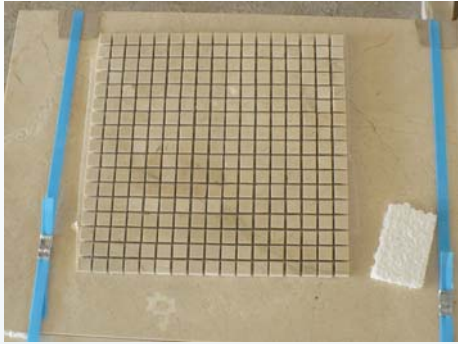

## SPANISH MARBLE MOSAICS

We can produce marble mosaics in: **polished, honed, brushed, tumbled, rounded** finish.

***Without water based***

**CREMA MARFIL 1,5x1,5x1 cm**

**CREMA MARFIL 2x2x1 cm**

**CREMA MARFIL 2x2x1 cm**

**CREMA MARFIL 2x2x2 cm**

**CREMA MARFIL 3x3x1 cm**

**CREMA MARFIL 5x2x1 cm**

**CREMA MARFIL 5x5x1 cm**

**CREMA MARFIL 10x10x1 cm**

**DARK EMPERADOR 1,5x1,5x1 cm**

**NEGRO MARQUINA 2x2x1 cm**

**ROJO ALICANTE 1,5x1,5x1 cm**

**DARK EMPERADOR 10x2x1 cm**

Above you have seen several examples of the sizes and the material in which we can produce the mosaics.

Please note that being done **without water-base glue**, thus this mosaics **will not peel off when wet**.