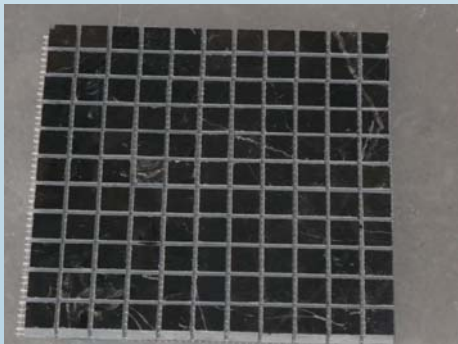

**CREMA MARFIL 2x2x2 cm**

**CREMA MARFIL 3x3x1 cm**

**CREMA MARFIL 5x2x1 cm**

**CREMA MARFIL 5x5x1 cm**

**CREMA MARFIL 10x10x1 cm**

**DARK EMPERADOR 1,5x1,5x1 cm**

**NEGRO MARQUINA 2x2x1 cm**

**ROJO ALICANTE 1,5x1,5x1 cm**

**DARK EMPERADOR 10x2x1 cm**

Above you have seen several examples of the sizes and the material in which we can produce the mosaics.

Please note that being done **without water-base glue**, thus this mosaics **will not peel off when wet**.