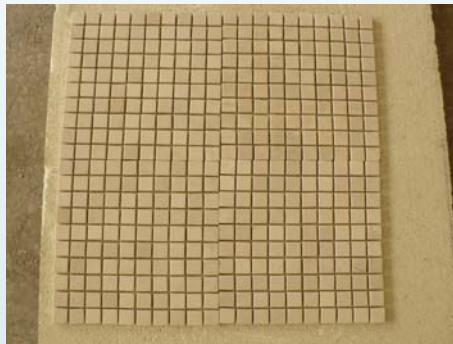

## SPANISH MARBLE MOSAICS

We can produce marble mosaics in: **polished, honed, brushed, tumbled, rounded** finish.

***Without water based***

**CREMA MARFIL 1,5x1,5x1 cm**

**CREMA MARFIL 2x2x1 cm**

**CREMA MARFIL 2x2x1 cm**

**CREMA MARFIL 2x2x2 cm**

**CREMA MARFIL 3x3x1 cm**

**CREMA MARFIL 5x2x1 cm**

**CREMA MARFIL 5x5x1 cm**

**CREMA MARFIL 10x10x1 cm**

**DARK EMPERADOR 1,5x1,5x1 cm**

**NEGRO MARQUINA 2x2x1 cm**

**ROJO ALICANTE 1,5x1,5x1 cm**

**DARK EMPERADOR 10x2x1 cm**

Above you have seen several examples of the sizes and the material in which we can produce the mosaics.

Please note that being done **without water-base glue**, thus this mosaics **will not peel off when wet**.