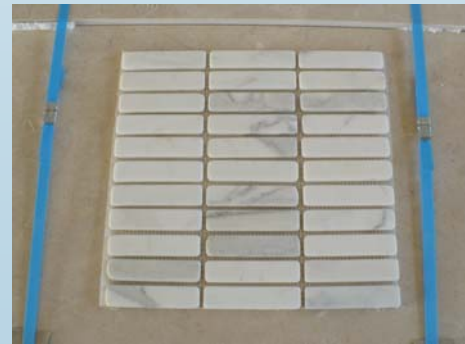

## SPANISH MARBLE MOSAICS

We can produce marble mosaics in: **polished, honed, brushed, tumbled, rounded** finish.

***Without water based***

**CREMA MARFIL 1,5x1,5x1 cm**

**CREMA MARFIL 2x2x1 cm**

**CREMA MARFIL 2x2x1 cm**

**CREMA MARFIL 2x2x2 cm**

**CREMA MARFIL 3x3x1 cm**

**CREMA MARFIL 5x2x1 cm**

**CREMA MARFIL 5x5x1 cm**

**CREMA MARFIL 10x10x1 cm**

**DARK EMPERADOR 1,5x1,5x1 cm**

**NEGRO MARQUINA 2x2x1 cm**

**ROJO ALICANTE 1,5x1,5x1 cm**

**DARK EMPERADOR 10x2x1 cm**

Above you have seen several examples of the sizes and the material in which we can produce the mosaics.

Please note that being done **without water-base glue**, thus this mosaics **will not peel off when wet**.