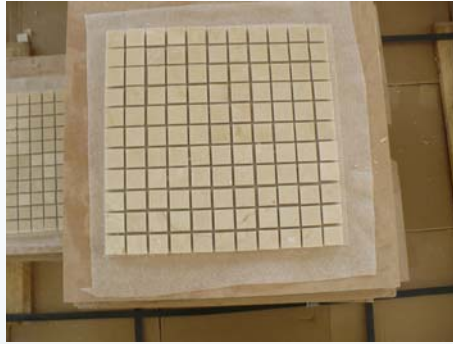

## SPANISH MARBLE MOSAICS

We can produce marble mosaics in: **polished, honed, brushed, tumbled, rounded** finish.

***Without water based***

**CREMA MARFIL 1,5x1,5x1 cm**

**CREMA MARFIL 2x2x1 cm**

**CREMA MARFIL 2x2x1 cm**

**CREMA MARFIL 2x2x2 cm**

**CREMA MARFIL 3x3x1 cm**

**CREMA MARFIL 5x2x1 cm**

**CREMA MARFIL 5x5x1 cm**

**CREMA MARFIL 10x10x1 cm**

**DARK EMPERADOR 1,5x1,5x1 cm**

**NEGRO MARQUINA 2x2x1 cm**

**ROJO ALICANTE 1,5x1,5x1 cm**

**DARK EMPERADOR 10x2x1 cm**

Above you have seen several examples of the sizes and the material in which we can produce the mosaics.

Please note that being done **without water-base glue**, thus this mosaics **will not peel off when wet**.