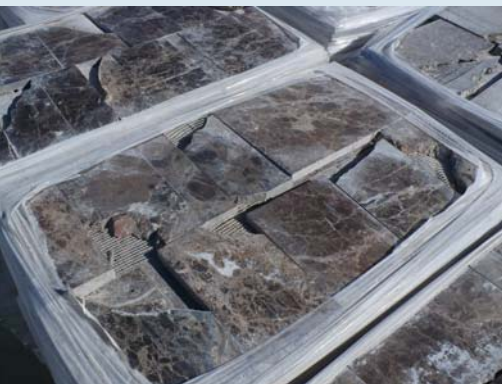

AMARILLO TRIANA
FIRST - Slabs 2 cm
POLISHED FINISH
[ATT2 104](#)

DAINO REALE
FIRST - Slabs 2 cm
POLISHED FINISH
[DRT2 107](#)

DAINO REALE
FIRST - Slabs 3 cm
POLISHED FINISH
[DRT3 105](#)

SPANISH GOLD
FIRST - Slabs 2cm
POLISHED FINISH
[SGT2 119](#) - [SGT2 120](#)